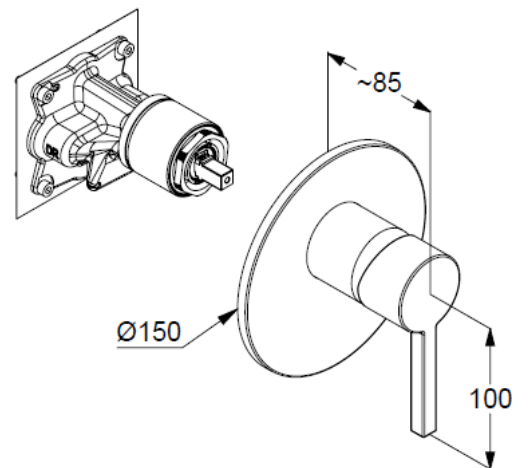

Typ: KLUDI NOVA FONTE

concealed single lever shower mixer

Ref.: 207550515

concealed shower mixer

single lever mixer

trim set without pre-installation set

pre installation set KLUDI SLIM.BOXX Ref.: 88022

trim set with functional unit

wall mounted

solid lever, metal

ceramic cartridge with hot water safety device

flow rate at 3 bar 28 l/min.

Produktabbildung/ Product picture

Maßzeichnung/ Dimensional drawing

Durchfluss/ Flow rate