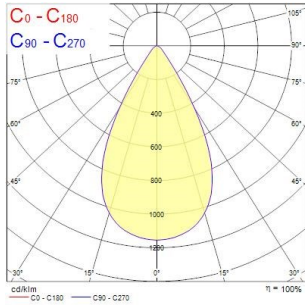

### Product features

- Outdoor and indoor floodlight range with in house design, comes complete with 1m flying lead and adjustable bracket, aluminium housing, RAL 9022 - Pearl light grey, clear glass diffuser, IP66, IK08, Class I, 3000K, Non-dimming, 8500lm, 67W, 127lm/W, CRI80, Symmetric Wide beam angle 60°, 100000 hrs L90B50 lifespan, 327x270x74mm (LxWxH) dimensions, 4.2kg weight. Ball-impact-resistance according to DIN57710-13 VDE 0710 13/5.81, DIN 18032-3 only with the separate wire guard accessory fitted.

### PHOTOMETRY

## Raiden 8KLM

Raiden IP66 8KLM 830 Symmetric Wide  
2824004

Distance [m]	Cone diameter [m]	E(0°) [lx]	E(C/2) [lx]	U(0°) [lx]
0.5	0.54	2926	28.8°	2826
1.0	1.09	1463	28.8°	1413
1.5	1.63	975	28.8°	942
2.0	2.17	730	28.8°	707
2.5	2.71	584	28.8°	566
3.0	3.26	490	28.8°	472

Distance [m] Cone diameter [m]  
C0 - C180 (Half beam angle: 57.0°)  
Illuminance [lx]