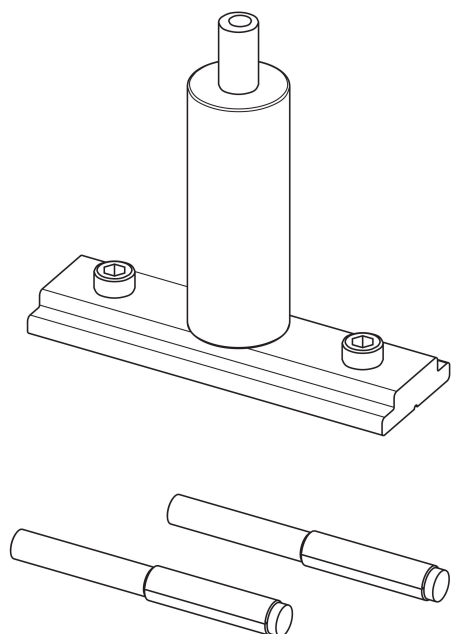

Concord

LYTESPAN ROUND SET9 M6 SUSPENSION BLK S-9000-P8-B
2070352

Technical drawings

Data table

GENERAL DATA

Product name	LYTESPAN ROUND SET9 M6 SUSPENSION BLK S-9000-P8-B
Technology	Accessory
Accessory type	Mounting
Type of accessory	Installation set
Housing	Metal/plastic
Mount	Suspended
General application	Museums & Galleries, Office, Hospitality
ETIM Class	EC002557
Warranty	5 years