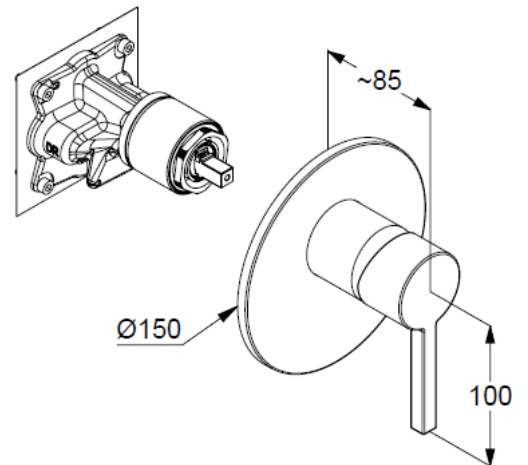

Technische Daten/ Technical Data

KLUDI NOVA FONTE

concealed single lever shower mixer
Style: Puristic

Ref.: 207553915

Finishes:
39 matt black

Product description
Manufacturer KLUDI GmbH & Co. KG
Typ: KLUDI NOVA FONTE
concealed single lever shower mixer
Ref.: 207553915

concealed shower mixer
single lever mixer
trim set without pre-installation set
for pre-installation set KLUDI SLIM.BOXX Ref.: 88022
trim set with functional unit
wall mounted
solid lever, metal
ceramic cartridge with hot water safety device
flow rate at 3 bar 28 l/min.

Produktabbildung/ Product picture

Maßzeichnung/ Dimensional drawing

Durchfluss/ Flow rate