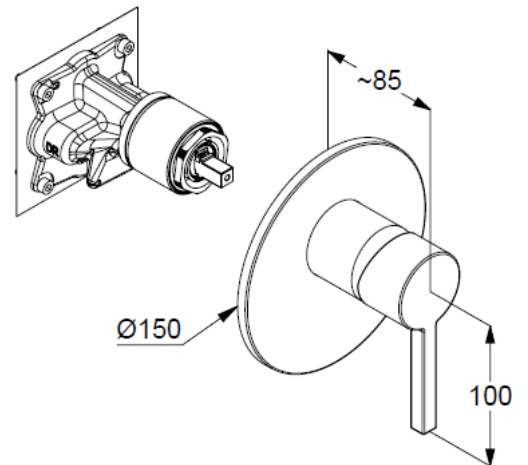

Maßzeichnung/ Dimensional drawing