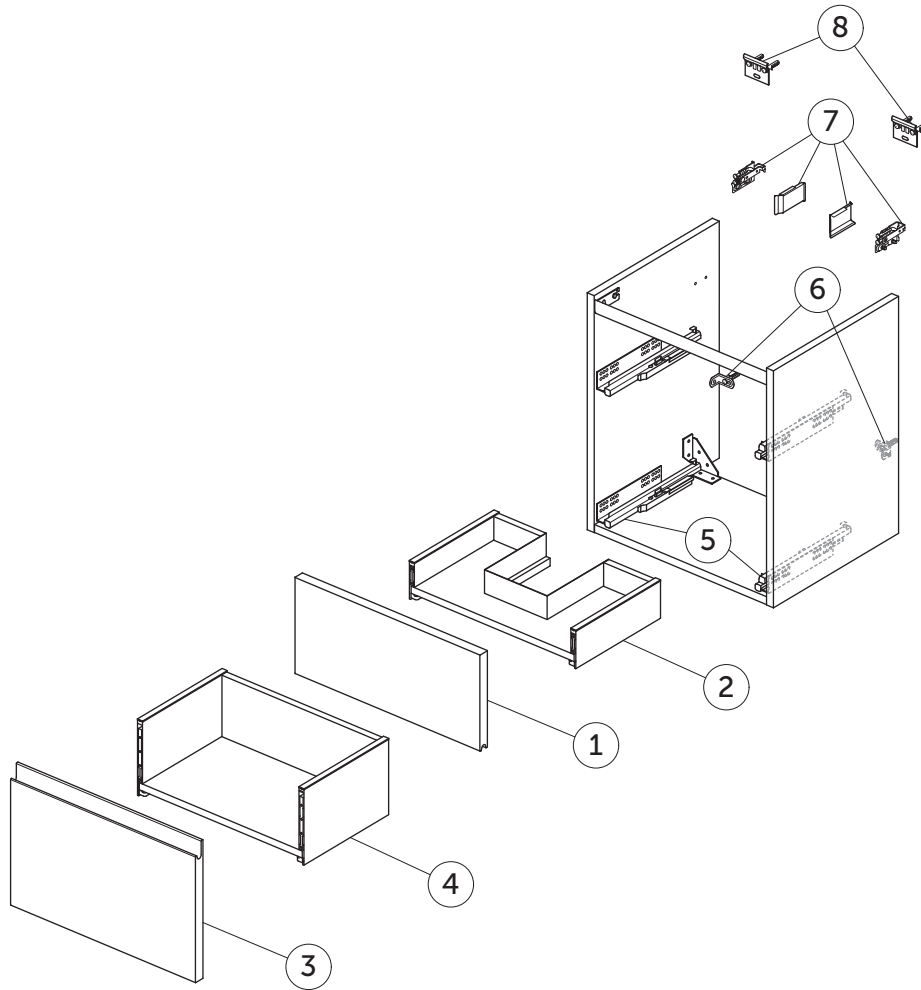

# SPARE PARTS

Basin Unit Cube WH 550  
2 drws

FINESSE

Item	Description	Colour/Finish	Code No.	Quantity
1	Upper Drawer Front Panel 477 x 220	Y1 - Matt White Y2 - Matt Anthracite UP - Matt Greige UQ - Matt Ash Blue Ribbed UR - Dark Elm US - White Oak	EF848Y1 EF848Y2 EF848UP EF848UQ EF848UR EF848US	1
2	Upper Drawer structure box 48 x 40.9	JE - Graphite Black	EF849JE	1
3	Lower Drawer Front Panel 477 x 316	Y1 - Matt White Y2 - Matt Anthracite UP - Matt Greige UQ - Matt Ash Blue Ribbed UR - Dark Elm US - White Oak	EF850Y1 EF850Y2 EF850UP EF850UQ EF850UR EF850US	1
4	Lower Drawer structure box 48 x 40.9	JE - Graphite Black	EF841JE	1
5	Runners KIT 270mm Hettich Quadro SC		EF77167	pair
6	Safety brackets KIT VU (brackets, screws, plugs)		EF77467	8
7	Hangers KIT INDAUX SCARPI 4		EF77567	pair
8	Wall fixation KIT VU (brackets, screws, plugs)		EF77667	10