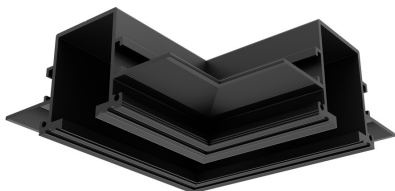

Concord

LYTESPAN TRIMLESS COVER RIGHT+LEFT BLK S-9011/TR-B 2070348

Features

- Lytespan Trimless Recessed Track accessory. Trimless cover for L joint connector. Extruded aluminium body. Black. Compatible with Lytespan Trimless Recessed Track only.

Product Overview

Product name	LYTESPAN TRIMLESS COVER RIGHT+LEFT BLK S-9011/TR-B
Technology	Accessory
Housing	Aluminium
Mount	Ceiling recessed mounting, Wall surface mounted, Track mounting
General application	Hospitality, Museums & Galleries, Office
ETIM Class	EC002557
Housing colour	Black
Product EAN number	5025768703487
Warranty	5 years