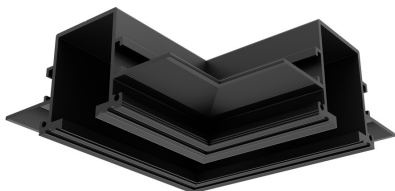

Concord

LYTESPAN TRIMLESS COVER RIGHT+LEFT BLK S-9011/TR-B 2070348

Features

- Lytespan Trimless Recessed Track accessory. Trimless cover for L joint connector. Extruded aluminium body. Black. Compatible with Lytespan Trimless Recessed Track only.

Product Overview

Product name	LYTESPAN TRIMLESS COVER RIGHT+LEFT BLK S-9011/TR-B
Technology	Accessory
Housing	Aluminium
Mount	Ceiling recessed mounting, Wall surface mounted, Track mounting
General application	Hospitality, Museums & Galleries, Office
ETIM Class	EC002557
Housing colour	Black
Product EAN number	5025768703487
Warranty	5 years

Technical drawings

Concord

LYTESPAN TRIMLESS COVER RIGHT+LEFT BLK S-9011/TR-B 2070348

Data table

GENERAL DATA

Product name	LYTESPAN TRIMLESS COVER RIGHT+LEFT BLK S-9011/TR-B
Technology	Accessory
Accessory type	Mounting
Type of accessory	Installation housing
Housing	Aluminium
Mount	Ceiling recessed mounting, Wall surface mounted, Track mounting
General application	Hospitality, Museums & Galleries, Office
ETIM Class	EC002557
Warranty	5 years

ELECTRICAL DATA

Control gear required	No
-----------------------	----

PHYSICAL DATA

Housing colour	Black
Nominal Product Length (mm)	92
Nominal Product Width (mm)	45
Nominal Product Height (mm)	96.5
Weight (kg)	1.0