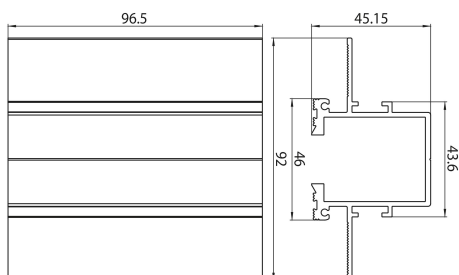

Technical drawings