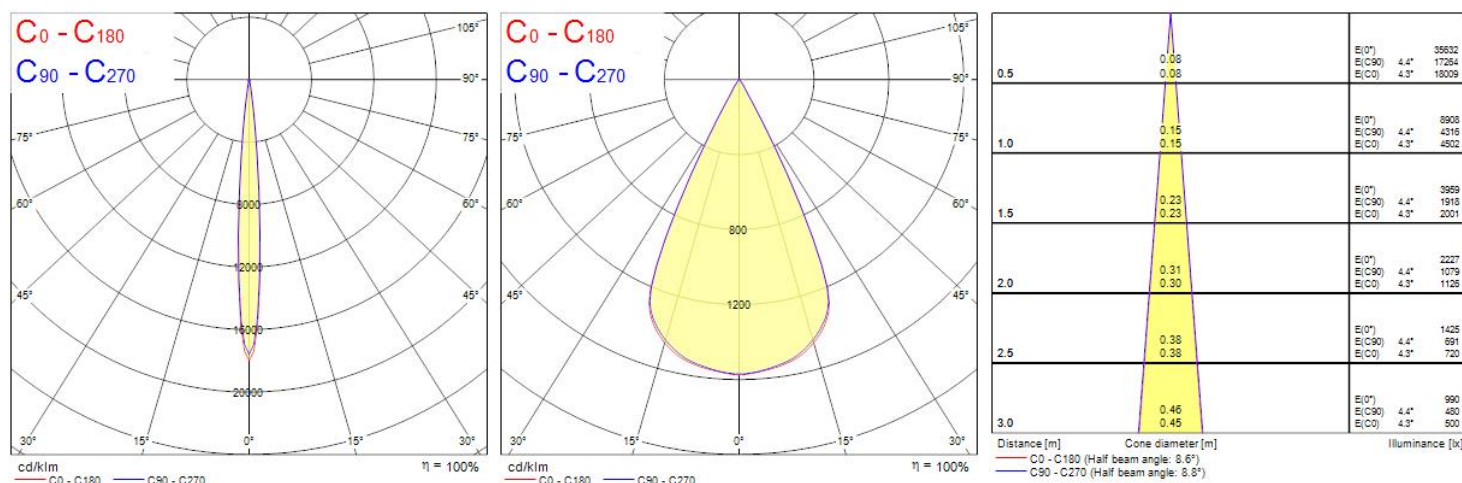

Concord

CONCORD BEACON MUSE 2700K DALI BLACK 2062586

Luminaire efficacy (lm/W)	52
LOR (%)	100
Correlated colour temperature (k)	2700
Light colour	Candlelight
CRI (Ra)	97
Colour Variation Initial (SDCM)	2
Beam Angle (°)	55
Photobiological Risk Group	RG1
Total power consumption (W)	18
Electrical protection	Class II
Control gear type	LED driver constant current
Dimmable	Yes
Minimum dimming level (%)	1
Housing colour	RAL 9005 - Jet black
IP rating	IP20
IK rating	IK02
Product EAN number	5025768625864
Warranty	5 years
Dimming method	DALI
Useful luminous flux (#use)	940

Photometry