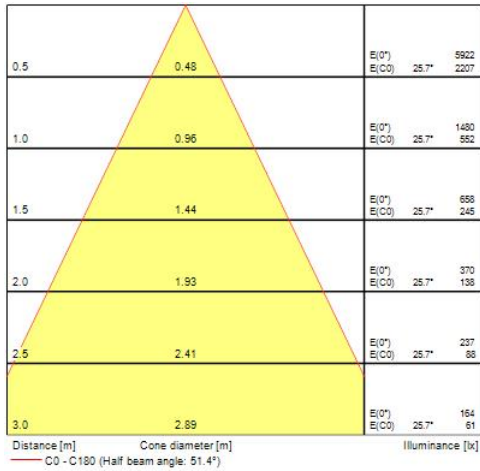

Concord

CONCORD BEACON MUSE 2700K DALI BLACK 2062586