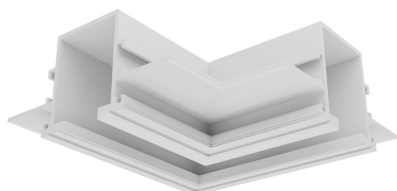

## LYTESPAN TRIMLESS COVER RIGHT+LEFT WHT S-9011/TR-W 2070347

### Features

- Lytespan Trimless Recessed Track accessory. Trimless cover for L joint connector. Extruded aluminium body. White. Compatible with Lytespan Trimless Recessed Track only.

### Product Overview

<b>Product name</b>	LYTESPAN TRIMLESS COVER RIGHT+LEFT WHT S-9011/TR-W
<b>Technology</b>	Accessory
<b>Housing</b>	Aluminium
<b>Mount</b>	Ceiling recessed mounting, Wall surface mounted, Track mounting
<b>General application</b>	Hospitality, Museums & Galleries, Office
<b>ETIM Class</b>	EC002557
<b>Housing colour</b>	White
<b>Product EAN number</b>	5025768703470
<b>Warranty</b>	5 years