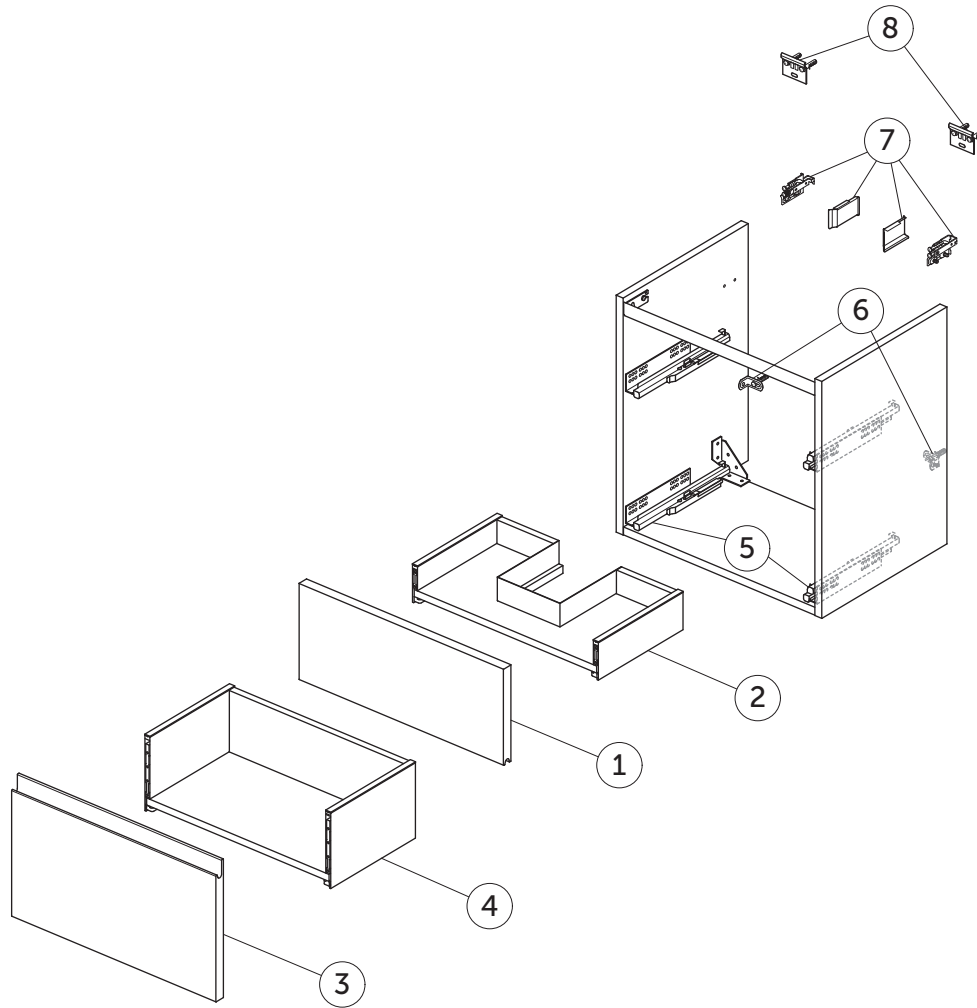

SPARE PARTS

Basin Unit Cube WH 600
2 drws

FINESSE

Item	Description	Colour/Finish	Code No.	Quantity
1	Upper Drawer Front Panel 527 x 220	Y1 - Matt White Y2 - Matt Anthracite UP - Matt Greige UQ - Matt Ash Blue Ribbed UR - Dark Elm US - White Oak	EF852Y1 EF852Y2 EF852UP EF852UQ EF852UR EF852US	1
2	Upper Drawer structure box 53 x 40.9	JE - Graphite Black	EF853JE	1
3	Lower Drawer Front Panel 527 x 316	Y1 - Matt White Y2 - Matt Anthracite UP - Matt Greige UQ - Matt Ash Blue Ribbed UR - Dark Elm US - White Oak	EF854Y1 EF854Y2 EF854UP EF854UQ EF854UR EF854US	1
4	Lower Drawer structure box 53 x 40.9	JE - Graphite Black	EF843JE	1
5	Runners KIT 270mm Hettich Quadro SC		EF77167	pair
6	Safety brackets KIT VU (brackets, screws, plugs)		EF77467	8
7	Hangers KIT INDAUX SCARPI 4		EF77567	pair
8	Wall fixation KIT VU (brackets, screws, plugs)		EF77667	10

Ideal Standard