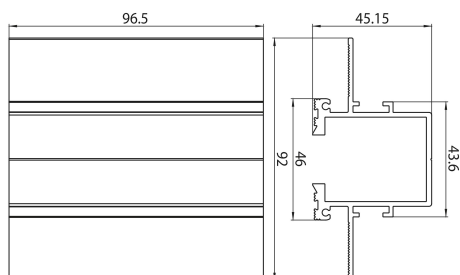

Technical drawings