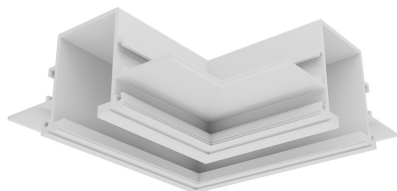

## LYTESPAN TRIMLESS COVER RIGHT+LEFT WHT S-9011/TR-W 2070347

### Features

- Lytespan Trimless Recessed Track accessory. Trimless cover for L joint connector. Extruded aluminium body. White. Compatible with Lytespan Trimless Recessed Track only.

### Product Overview

<b>Product name</b>	LYTESPAN TRIMLESS COVER RIGHT+LEFT WHT S-9011/TR-W
<b>Technology</b>	Accessory
<b>Housing</b>	Aluminium
<b>Mount</b>	Ceiling recessed mounting, Wall surface mounted, Track mounting
<b>General application</b>	Hospitality, Museums & Galleries, Office
<b>ETIM Class</b>	EC002557
<b>Housing colour</b>	White
<b>Product EAN number</b>	5025768703470
<b>Warranty</b>	5 years