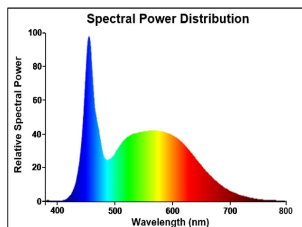

RefLED Retro Superia ES50 DIMMABLE

RefLED Superia Retro ES50 V3 475LM DIM 865 36 SL
0029136