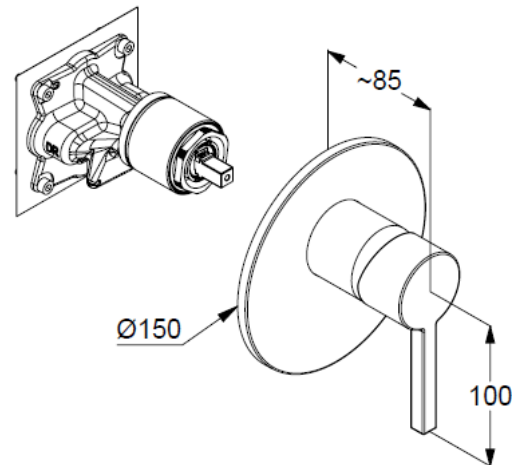

Typ: KLUDI NOVA FONTE

concealed single lever shower mixer

Ref.: 20755N115

concealed shower mixer

single lever mixer

trim set without pre-installation set

for pre-installation set KLUDI SLIM.BOXX Ref.: 88022

trim set with functional unit

wall mounted

solid lever, metal

ceramic cartridge with hot water safety device

flow rate at 3 bar 28 l/min.

Produktabbildung/ Product picture

Maßzeichnung/ Dimensional drawing

Durchfluss/ Flow rate