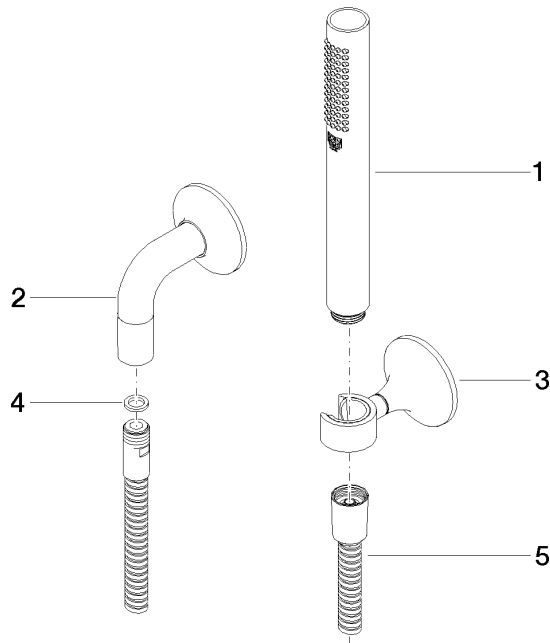

**Technical data:**

- rosette for wall elbow Ø 60mm
- rosette for shower holder Ø 60mm
- 1/2" wall elbow
- 3/8" shower outlet

**Notes:**

|   |                                |               |
|---|--------------------------------|---------------|
|    | Chrome                         | 27 808 809-00 |
|    | Brushed Platinum               | 27 808 809-06 |
|    | Platinum                       | 27 808 809-08 |
|    | Dark Chrome                    | 27 808 809-19 |
|    | Brushed Durabronze (23kt Gold) | 27 808 809-28 |
|    | Brushed Gold (PVD)             | 27 808 809-37 |
|    | Brushed Dark Brass (PVD)       | 27 808 809-39 |
|    | Brushed Bronze (PVD)           | 27 808 809-42 |
|    | Brushed Dark Bronze (PVD)      | 27 808 809-43 |
|    | Brushed Champagne (22kt Gold)  | 27 808 809-46 |
|   | Champagne (22kt Gold)          | 27 808 809-47 |
|  | Brushed Dark Platinum          | 27 808 809-99 |

Recommended miscellaneous

- Concealed wall elbow -** 35 085 970 90
- min. recess depth 90 mm
  - max. recess depth 163 mm

27 808 809 Product version from 3/13/2017 to 6/3/2020

mm [inches]

**Flow rate chart**

## VAIA Hand shower set with individual rosettes - Chrome

VAIA

27 808 809 Product version from 3/13/2017 to 6/3/2020

### Spare parts list

| No. | Item Number        | Name   | Quantity used | Delivery time |
|-----|--------------------|--|---------------|---------------|
| 4   | 90 14 20 026 00 90 | Washer 14 x 8 x 2 mm Centellen WS 3820 -         | 1.00          | 14            |
| 5   | 90 30 02 072 00-00 | Metal shower hose 1/2" x 3/8" x 1250 mm - Chrome | 1.00          | 20            |
| 3   | 28 050 809-00      | VAIA Wall bracket - Chrome                       | 1.00          | 20            |
| 2   | 28 450 809-00      | VAIA Wall elbow - Chrome                         | 1.00          | 20            |
| 1   | 28 019 979-00      | Hand shower - Chrome                             | 1.00          | -             |