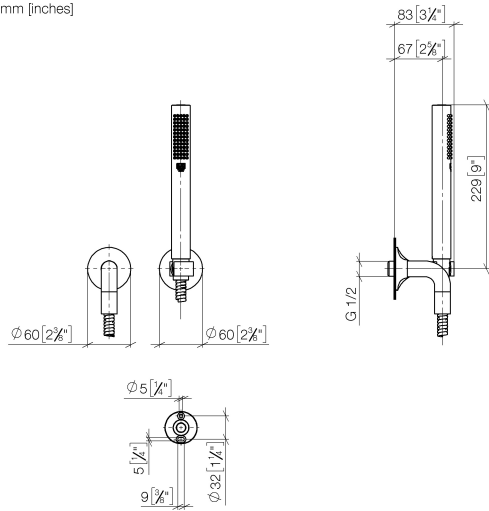

**Technical data:**

- rosette for wall elbow Ø 60mm
- rosette for shower holder Ø 60mm
- 1/2" wall elbow
- 3/8" shower outlet

**Notes:**

|   |                                |               |
|---|--------------------------------|---------------|
|    | Chrome                         | 27 808 809-00 |
|    | Brushed Platinum               | 27 808 809-06 |
|    | Platinum                       | 27 808 809-08 |
|    | Dark Chrome                    | 27 808 809-19 |
|    | Brushed Durabronze (23kt Gold) | 27 808 809-28 |
|    | Brushed Gold (PVD)             | 27 808 809-37 |
|    | Brushed Dark Brass (PVD)       | 27 808 809-39 |
|    | Brushed Bronze (PVD)           | 27 808 809-42 |
|    | Brushed Dark Bronze (PVD)      | 27 808 809-43 |
|    | Brushed Champagne (22kt Gold)  | 27 808 809-46 |
|   | Champagne (22kt Gold)          | 27 808 809-47 |
|  | Brushed Dark Platinum          | 27 808 809-99 |

Recommended miscellaneous

- Concealed wall elbow -** 35 085 970 90
- min. recess depth 90 mm
  - max. recess depth 163 mm

27 808 809 Product version from 3/13/2017 to 6/3/2020

mm [inches]

**Flow rate chart**

### Spare parts list

| No. | Item Number        | Name   | Quantity used | Delivery time |
|-----|--------------------|--|---------------|---------------|
| 4   | 90 14 20 026 00 90 | Washer 14 x 8 x 2 mm Centellen WS 3820 -         | 1.00          | 14            |
| 5   | 90 30 02 072 00-00 | Metal shower hose 1/2" x 3/8" x 1250 mm - Chrome | 1.00          | 20            |
| 3   | 28 050 809-00      | VAIA Wall bracket - Chrome                       | 1.00          | 20            |
| 2   | 28 450 809-00      | VAIA Wall elbow - Chrome                         | 1.00          | 20            |
| 1   | 28 019 979-00      | Hand shower - Chrome                             | 1.00          | -             |