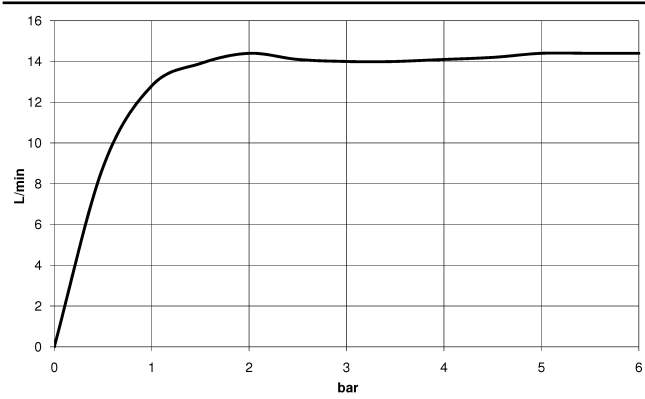

**Technical data:**

- rosette for wall elbow Ø 60mm
- rosette for shower holder Ø 60mm
- 1/2" wall elbow
- 3/8" shower outlet

**Notes:**

|   |                                |               |
|---|--------------------------------|---------------|
|    | Chrome                         | 27 808 809-00 |
|    | Brushed Platinum               | 27 808 809-06 |
|    | Platinum                       | 27 808 809-08 |
|    | Dark Chrome                    | 27 808 809-19 |
|    | Brushed Durabronze (23kt Gold) | 27 808 809-28 |
|    | Brushed Gold (PVD)             | 27 808 809-37 |
|    | Brushed Dark Brass (PVD)       | 27 808 809-39 |
|    | Brushed Bronze (PVD)           | 27 808 809-42 |
|    | Brushed Dark Bronze (PVD)      | 27 808 809-43 |
|    | Brushed Champagne (22kt Gold)  | 27 808 809-46 |
|   | Champagne (22kt Gold)          | 27 808 809-47 |
|  | Brushed Dark Platinum          | 27 808 809-99 |

Recommended miscellaneous

- Concealed wall elbow -** 35 085 970 90
- min. recess depth 90 mm
  - max. recess depth 163 mm

27 808 809 Product version from 3/13/2017 to 6/3/2020

mm [inches]

**Flow rate chart**