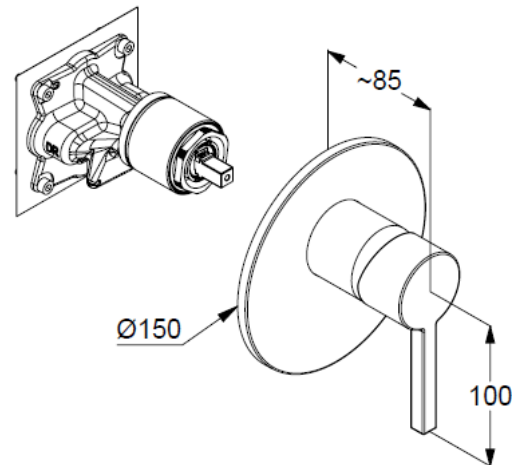

Typ: KLUDI NOVA FONTE

concealed single lever shower mixer

Ref.: 20755N515

concealed shower mixer

single lever mixer

trim set without pre-installation set

for pre-installation set KLUDI SLIM.BOXX Ref.: 88022

trim set with functional unit

wall mounted

solid lever, metal

ceramic cartridge with hot water safety device

flow rate at 3 bar 28 l/min.

Produktabbildung/ Product picture

Maßzeichnung/ Dimensional drawing

Durchfluss/ Flow rate