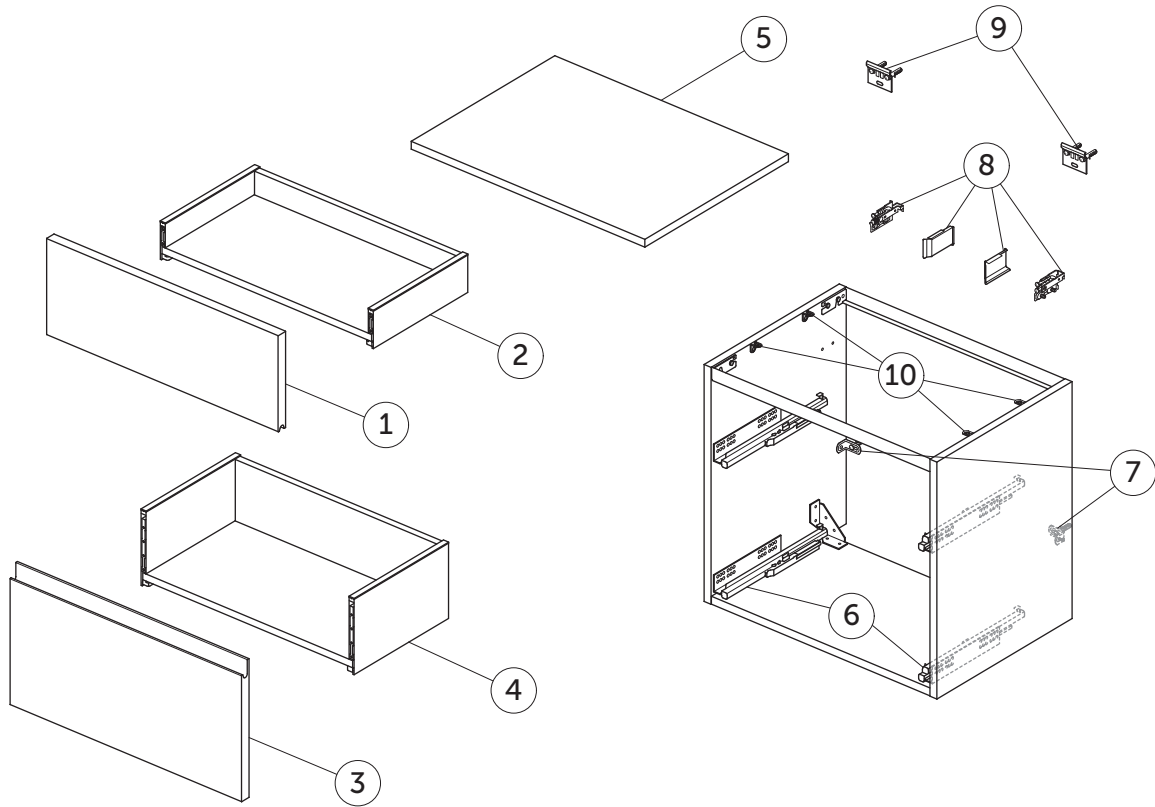

SPARE PARTS

Basin Unit WH 600 x 440
2 drws

FINESSE

Item	Description	Colour/Finish	Code No.	Quantity
1	Upper Drawer Front Panel 597 x 220	Y1 - Matt White Y2 - Matt Anthracite UP - Matt Greige UQ - Matt Ash Blue Ribbed UR - Dark Elm US - White Oak	EF787Y1 EF787Y2 EF787UP EF787UQ EF787UR EF787US	1
2	Upper Drawer structure box WT 60 x 44	JE - Graphite Black	EF866JE	1
3	Lower Drawer Front Panel 597 x 316	Y1 - Matt White Y2 - Matt Anthracite UP - Matt Greige UQ - Matt Ash Blue Ribbed UR - Dark Elm US - White Oak	EF789Y1 EF789Y2 EF789UP EF789UQ EF789UR EF789US	1
4	Lower Drawer structure box 60 x 44	JE - Graphite Black	EF802JE	1
5	Worktop 602 x 441	Y1 - Matt White Y2 - Matt Anthracite UP - Matt Greige UQ - Matt Ash Blue Ribbed UR - Dark Elm US - White Oak	EF868Y1 EF868Y2 EF868UP EF868UQ EF868UR EF868US	1
6	Runners KIT 300mm Hettich Quadro SC		EF77267	pair
7	Safety brackets KIT VU (brackets, screws, plugs)		EF77467	8
8	Hangers KIT INDAUX SCARPI 4		EF77567	pair
9	Wall fixation KIT VU (brackets, screws, plugs)		EF77667	10
10	Worktop fixing KIT		EF86467	12