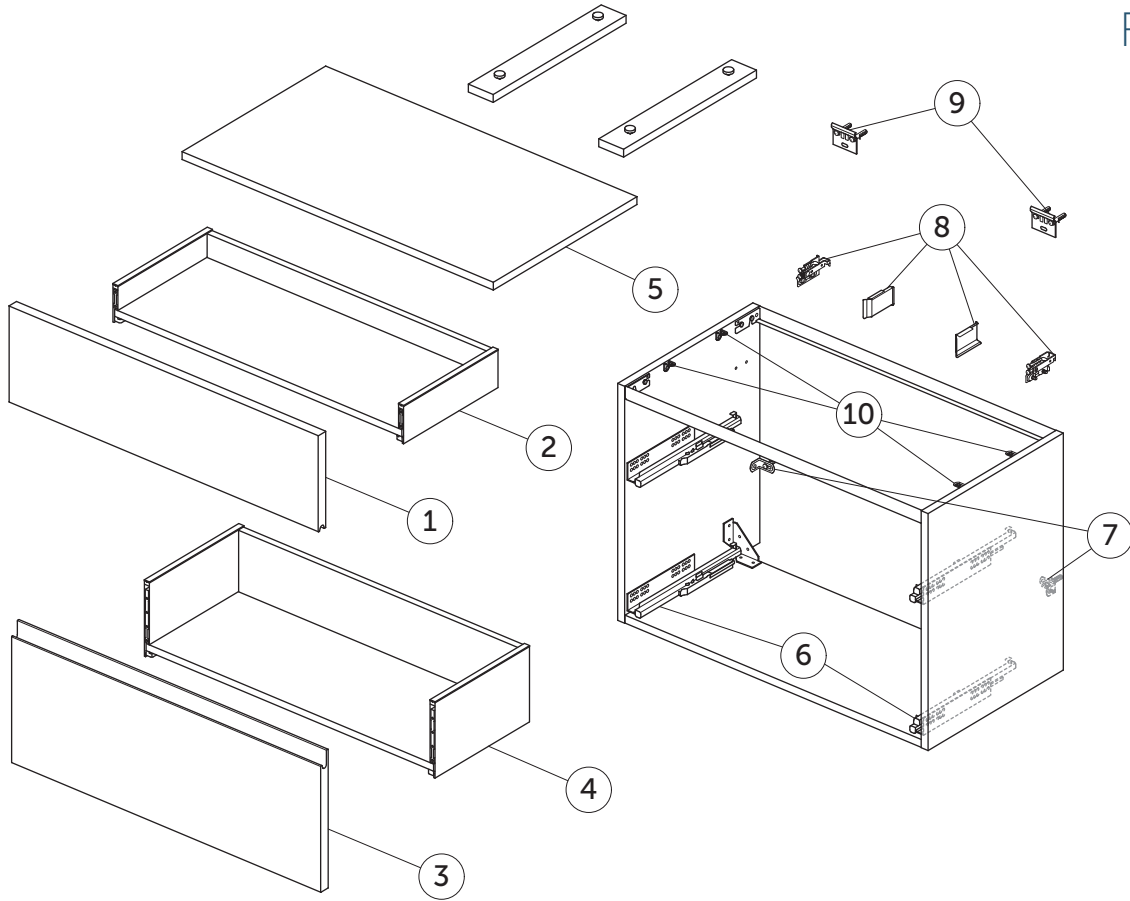

SPARE PARTS

Basin Unit WH 800 x 440
2 drws

FINESSE

Item	Description	Colour/Finish	Code No.	Quantity
1	Upper Drawer Front Panel 797 x 220	Y1 - Matt White Y2 - Matt Anthracite UP - Matt Greige UQ - Matt Ash Blue Ribbed UR - Dark Elm US - White Oak	EF791Y1 EF791Y2 EF791UP EF791UQ EF791UR EF791US	1
2	Upper Drawer structure box WT 80 x 44	JE - Graphite Black	EF870JE	1
3	Lower Drawer Front Panel 797 x 316	Y1 - Matt White Y2 - Matt Anthracite UP - Matt Greige UQ - Matt Ash Blue Ribbed UR - Dark Elm US - White Oak	EF793Y1 EF793Y2 EF793UP EF793UQ EF793UR EF793US	1
4	Lower Drawer structure box 80 x 44	JE - Graphite Black	EF804JE	1
5	Worktop 802 x 441	Y1 - Matt White Y2 - Matt Anthracite UP - Matt Greige UQ - Matt Ash Blue Ribbed UR - Dark Elm US - White Oak	EF872Y1 EF872Y2 EF872UP EF872UQ EF872UR EF872US	1
6	Runners KIT 300mm Hettich Quadro SC		EF77267	pair
7	Safety brackets KIT VU (brackets, screws, plugs)		EF77467	8
8	Hangers KIT INDAUX SCARPI 4		EF77567	pair
9	Wall fixation KIT VU (brackets, screws, plugs)		EF77667	10
10	Worktop fixing KIT		EF86467	12