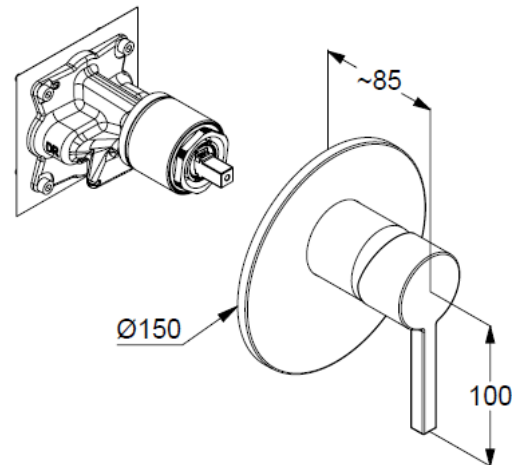

Technische Daten/ Technical Data

KLUDI NOVA FONTE

concealed single lever shower mixer
Style: Puristic

Ref.: 207550115

Finishes:
O1 Matt Dove

Product description
Manufacturer KLUDI GmbH & Co. KG
Typ: KLUDI NOVA FONTE
concealed single lever shower mixer
Ref.: 207550115

concealed shower mixer
single lever mixer
trim set without pre-installation set
for pre-installation set KLUDI SLIM.BOXX Ref.: 88022
trim set with functional unit
wall mounted
solid lever, metal
ceramic cartridge with hot water safety device
flow rate at 3 bar 28 l/min.

Produktabbildung/ Product picture

Maßzeichnung/ Dimensional drawing

Durchfluss/ Flow rate