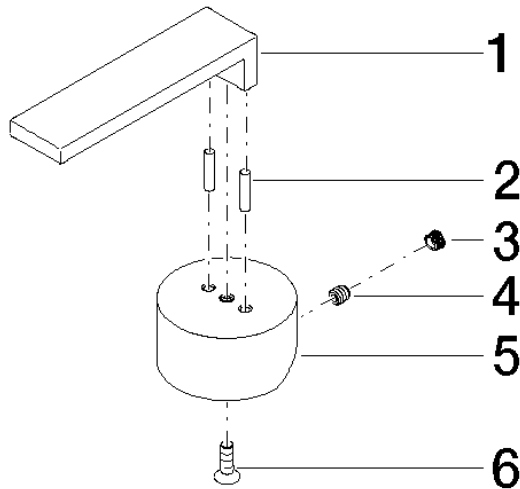

Handle Lever 30 x 40 x 95 mm - Brushed Champagne (22kt Gold)

SPARE PARTS

90 20 78 040 00 Product version from 3/6/2019

	Brushed Champagne (22kt Gold)	90 20 78 040 00-46
	Chrome	90 20 78 040 00-00
	Brushed Platinum	90 20 78 040 00-06
	Platinum	90 20 78 040 00-08
	Dark Chrome	90 20 78 040 00-19
	Brushed Durabronze (23kt Gold)	90 20 78 040 00-28
	Brushed Bronze (PVD)	90 20 78 040 00-42
	Champagne (22kt Gold)	90 20 78 040 00-47
	Brushed Dark Platinum	90 20 78 040 00-99

Handle Lever 30 x 40 x 95 mm - Brushed Champagne (22kt Gold)

SPARE PARTS

90 20 78 040 00 Product version from 3/6/2019

Handle Lever 30 x 40 x 95 mm - Brushed Champagne (22kt Gold)

SPARE PARTS

90 20 78 040 00 Product version from 3/6/2019

90 20 78 040 00 Product version from 3/6/2019

Parts for other finishes can be found here: [Chrome](#)

Spare parts list

No.	Item Number	Name	Quantity used	Delivery time
4	90 31 11 030 00 90	Mounting Threaded pin with hexagon socket with cup point M5 x 5 mm -	1.00	14
5	09 20 78 040-46	Handle Lever 43 x 23,5 x 43 mm - Brushed Champagne (22kt Gold)	1.00	40
6	90 30 30 124 00 90	Mounting Countersunk screw with hexagon socket M4 x 10 mm -	1.00	14
2	09 31 11 109 90	Straight pin Ø 6 x 14 mm -	2.00	14
1	09 20 78 010-46	Handle Lever 86 x 18 x 22,5 mm - Brushed Champagne (22kt Gold)	1.00	40
3	90 31 20 109 00 90	Plug -	1.00	14