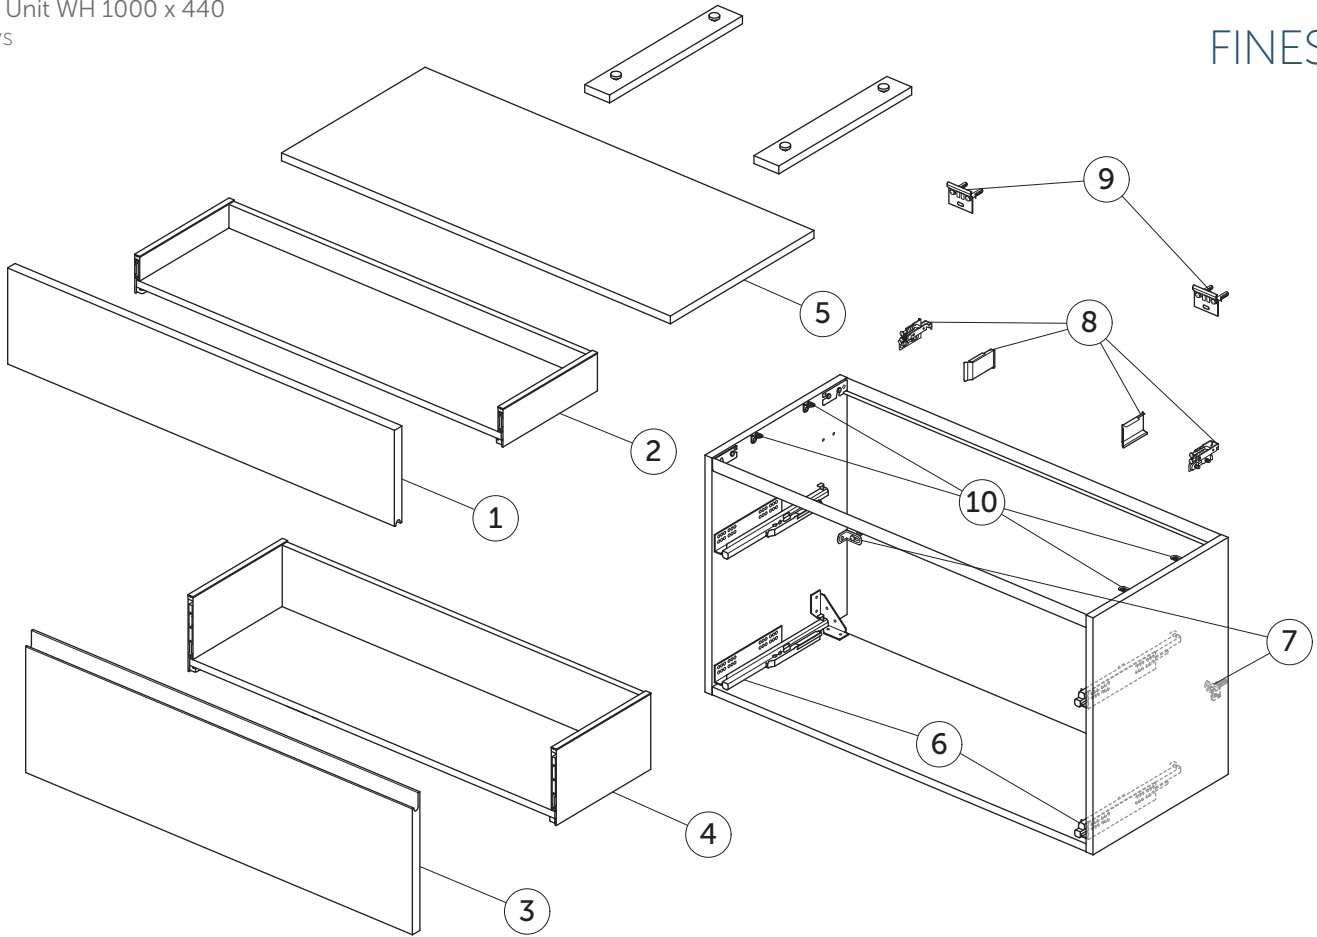

SPARE PARTS

Basin Unit WH 1000 x 440
2 drws

FINESSE

Item	Description	Colour/Finish	Code No.	Quantity
1	Upper Drawer Front Panel 997 x 220	Y1 - Matt White Y2 - Matt Anthracite UP - Matt Greige UQ - Matt Ash Blue Ribbed UR - Dark Elm US - White Oak	EF805Y1 EF805Y2 EF805UP EF805UQ EF805UR EF805US	1
2	Upper Drawer structure box WT 100 x 44	JE - Graphite Black	EF874JE	1
3	Lower Drawer Front Panel 997 x 316	Y1 - Matt White Y2 - Matt Anthracite UP - Matt Greige UQ - Matt Ash Blue Ribbed UR - Dark Elm US - White Oak	EF807Y1 EF807Y2 EF807UP EF807UQ EF807UR EF807US	1
4	Lower Drawer structure box 100 x 44	JE - Graphite Black	EF808JE	1
5	Worktop 1002 x 441	Y1 - Matt White Y2 - Matt Anthracite UP - Matt Greige UQ - Matt Ash Blue Ribbed UR - Dark Elm US - White Oak	EF876Y1 EF876Y2 EF876UP EF876UQ EF876UR EF876US	1
6	Runners KIT 300mm Hettich Quadro SC		EF77267	pair
7	Safety brackets KIT VU (brackets, screws, plugs)		EF77467	8
8	Hangers KIT INDAUX SCARPI 4		EF77567	pair
9	Wall fixation KIT VU (brackets, screws, plugs)		EF77667	10
10	Worktop fixing KIT		EF86467	12

Ideal Standard