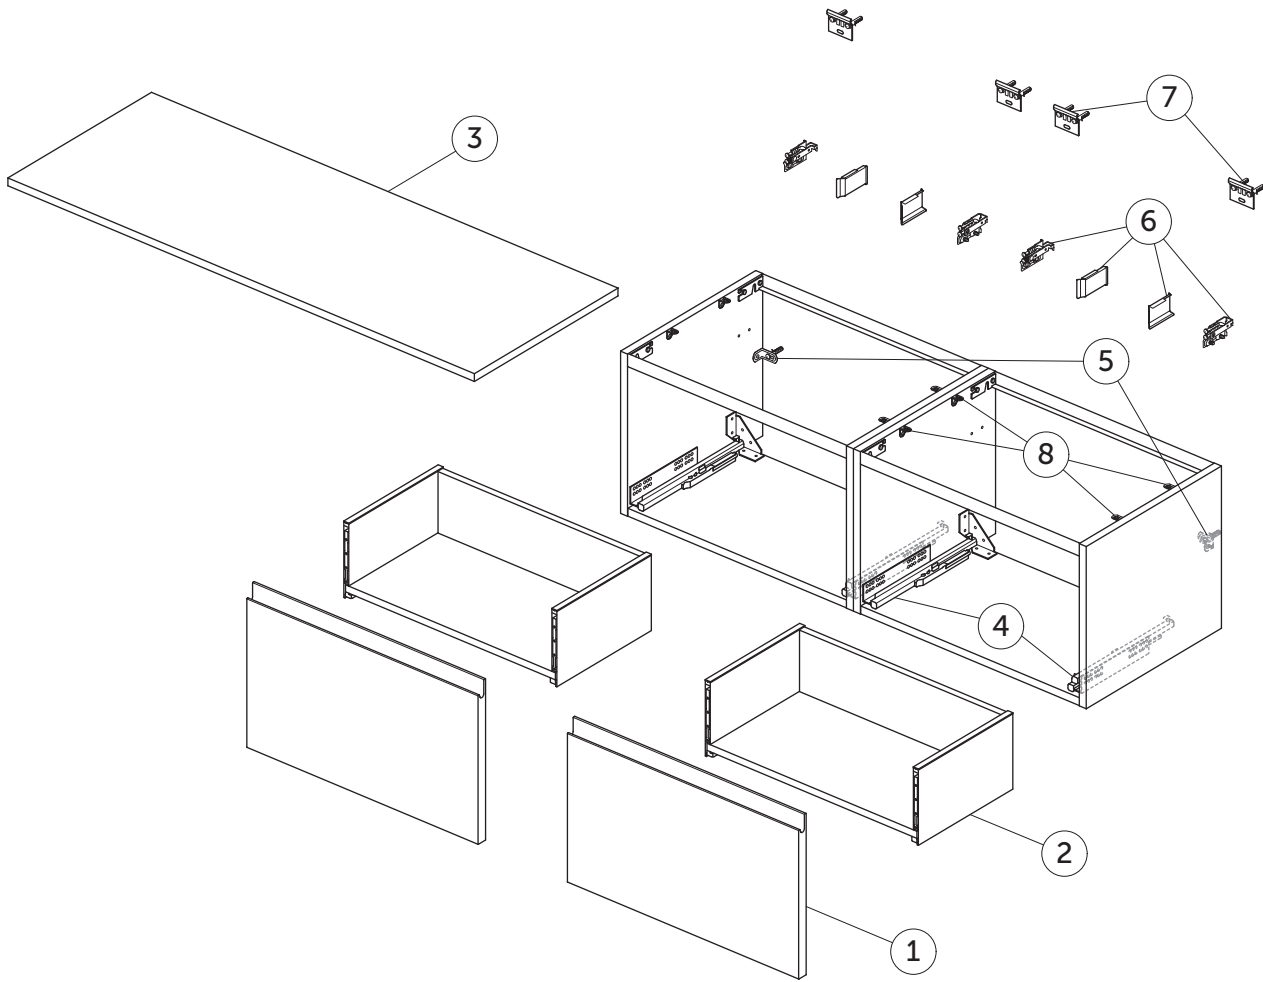

# SPARE PARTS

Basin Unit WH 1200 x 440  
2 drws; ver

FINESSE

Item	Description	Colour/Finish	Code No.	Quantity
1	Drawer Front Panel 597 x 368	Y1 - Matt White Y2 - Matt Anthracite UP - Matt Greige UQ - Matt Ash Blue Ribbed UR - Dark Elm US - White Oak	EF795Y1 EF795Y2 EF795UP EF795UQ EF795UR EF795US	1
2	Drawer structure box 60 x 44	JE - Graphite Black	EF802JE	1
3	Worktop 1202 x 441	Y1 - Matt White Y2 - Matt Anthracite UP - Matt Greige UQ - Matt Ash Blue Ribbed UR - Dark Elm US - White Oak	EF863Y1 EF863Y2 EF863UP EF863UQ EF863UR EF863US	1
4	Runners KIT 300mm Hettich Quadro SC		EF77267	pair
5	Safety brackets KIT VU (brackets, screws, plugs)		EF77467	8
6	Hangers KIT INDAUX SCARPI 4		EF77567	pair
7	Wall fixation KIT VU (brackets, screws, plugs)		EF77667	10
8	Worktop fixing KIT		EF86467	12

  
Ideal Standard