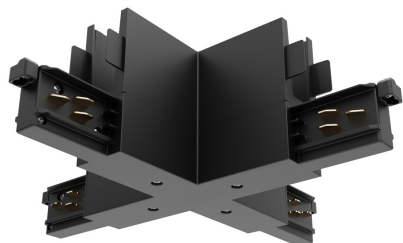

Concord

LYTESPAN H-TRACK X-FEED CONNECTOR BLACK 9017/B-H 2070338

Features

- Lytespan H-Track accessory, X-feed connector. Polycarbonate body, copper alloy contacts. Black.

Product Overview

Product name	LYTESPAN H-TRACK X-FEED CONNECTOR BLACK 9017/B-H
Technology	Accessory
Housing	PC Polycarbonate
Mount	Track mounting
General application	Museums & Galleries, Office, Hospitality
ETIM Class	EC002556
Housing colour	Black
Product EAN number	5025768703388
Warranty	5 years

Concord

LYTESPAN H-TRACK X-FEED CONNECTOR BLACK 9017/B-H
2070338

Technical drawings