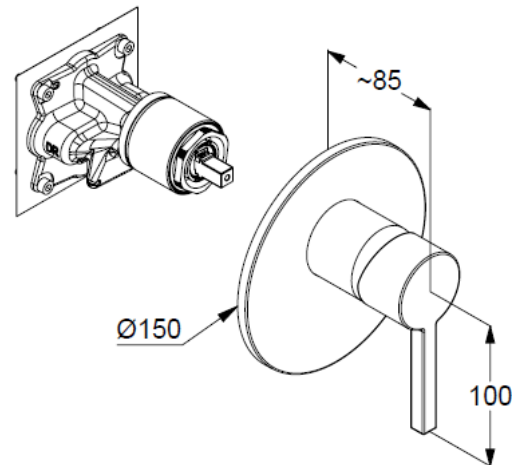

concealed single lever shower mixer

Ref.: 207550215

concealed shower mixer

single lever mixer

trim set without pre-installation set

for pre-installation set KLUDI SLIM.BOXX Ref.: 88022

trim set with functional unit

wall mounted

solid lever, metal

ceramic cartridge with hot water safety device

flow rate at 3 bar 28 l/min.

### Produktabbildung/ Product picture

### Maßzeichnung/ Dimensional drawing