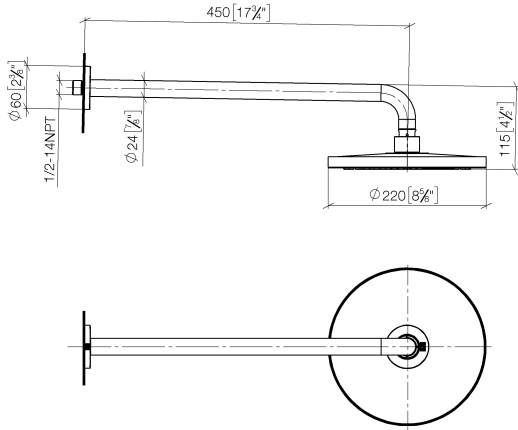

28 649 970 Product version from 3/13/2017

- rain shower Ø 220 mm
- Rain shower material: metal
- PURE RAIN, max. flow rate 14 l/min (at 3 bar)
- Function from: 7 l/min
- quick clearing
- with anti-scale system
- rosette Ø 60 mm

**Technical data:**

- 450mm projection
- 1/2" connection

**Notes:**

Recommended miscellaneous

**Concealed wall elbow -**

- min. recess depth 90 mm
- max. recess depth 163 mm

35 085 970 90

28 649 970 Product version from 3/13/2017

mm [inches]

**Flow rate chart**

**Codes & Standards**

DIN 4109

EN 1112

ISO 3822

Scottish Water  
Byelaws

UK Water Supply  
Regulations

### Spare parts list

No.	Item Number	Name	Quantity used	Delivery time
8	90 30 09 069 00 90	Spanner -	1.00	14
4	09 27 97 015-33	Rosette DB logo Ø 60 x 9 mm - Matte Black	1.00	40
5	90 11 03 070 00-33	Pipe 462 x 61 x 24 mm - Matte Black	1.00	40
2	09 17 20 120 90	Connection Ø 56,50 x 5 mm -	1.00	14
1	04 30 31 032 00 90	Attachment set Bolt 4 x 35 mm -	1.00	14
3	09 14 10 150 90	O-Ring 23 x 1,5 mm -	2.00	14
6	09 23 01 075 90	Sieve seal Ø 18 x 3,5 mm -	1.00	14
7	04 12 05 092 00-33	Rainshower round Ø 220 mm - Matte Black	1.00	40