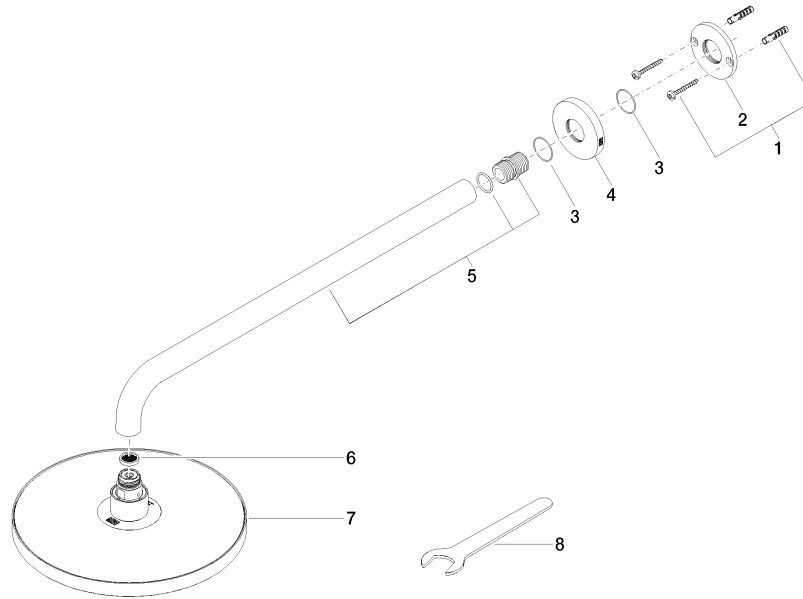

28 649 970 Product version from 3/13/2017

- rain shower Ø 220 mm
- Rain shower material: metal
- PURE RAIN, max. flow rate 14 l/min (at 3 bar)
- Function from: 7 l/min
- quick clearing
- with anti-scale system
- rosette Ø 60 mm

**Technical data:**

- 450mm projection
- 1/2" connection

**Notes:**

Recommended miscellaneous

**Concealed wall elbow -**

- min. recess depth 90 mm
- max. recess depth 163 mm

35 085 970 90

28 649 970 Product version from 3/13/2017

## Rainshower with wall fixing 220 mm - Matte Black

SERIES SPECIFIC

28 649 970 Product version from 3/13/2017

### Spare parts list

No.	Item Number	Name	Quantity used	Delivery time
8	90 30 09 069 00 90	Spanner -	1.00	14
4	09 27 97 015-33	Rosette DB logo Ø 60 x 9 mm - Matte Black	1.00	40
5	90 11 03 070 00-33	Pipe 462 x 61 x 24 mm - Matte Black	1.00	40
2	09 17 20 120 90	Connection Ø 56,50 x 5 mm -	1.00	14
1	04 30 31 032 00 90	Attachment set Bolt 4 x 35 mm -	1.00	14
3	09 14 10 150 90	O-Ring 23 x 1,5 mm -	2.00	14
6	09 23 01 075 90	Sieve seal Ø 18 x 3,5 mm -	1.00	14
7	04 12 05 092 00-33	Rainshower round Ø 220 mm - Matte Black	1.00	40