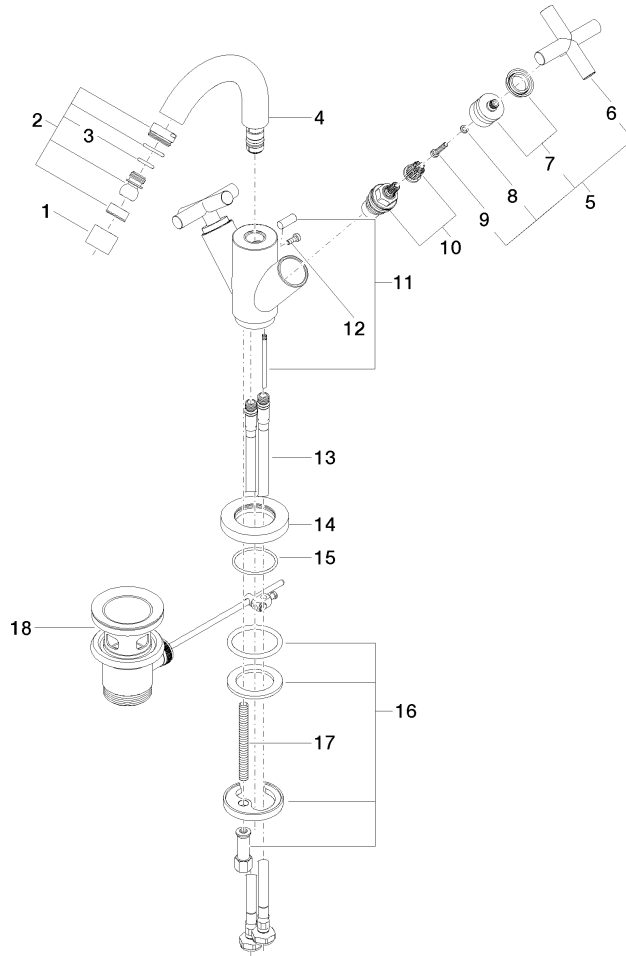

24 510 892 Product version from 6/30/2009 to 5/27/2021

Parts for other
finishes can be found
here: [Chrome](#)

Spare parts list

No.	Item Number	Name	Quantity used	Delivery time
10	90 90 03 151 00 90	Head part clockwise closing 1/2" -	2.00	14
14	09 28 10 132-33	Rosette Ø 59 x Ø 35 x 9 mm - Matte Black	1.00	40
16	04 30 11 038 00 90	Mounting with O-ring Ø40 x 4mm Ø 52 x 1,5 mm -	1.00	14
6	09 20 89 010-33	Handle 70 x 70 x 22,5 mm - Matte Black	2.00	-
Spare part can no longer be ordered, please order the replacement item				
	90208901010-33	Handle TARA - Matte Black		
17	09 31 11 011 90	Mounting Threaded bolt M8 x 80 mm -	1.00	14
5	90 20 89 010 10-33	Handle TARA - Matte Black	2.00	40
1	90 23 01 004 05-33	Aerator 7,0 l/min. - Matte Black	1.00	40
7	90 12 12 007 00-33	Handle Socket retainer Ø 29 x 26 mm - Matte Black	2.00	40
9	90 30 30 075 00 90	Mounting Cylinder head screw with hexagon socket Low profile M4 x 20 mm -	2.00	14
15	09 14 10 134 90	O-Ring 35,2 x 2,2 mm -	1.00	14
3	90 14 10 011 00 90	O-Ring EPDM 70 11,0 x 2,5 mm -	1.00	14
2	04 21 40 007 00-33	Joint for bidet 27,5 x 26,5 x 28 mm - Matte Black	1.00	40
4	90 28 22 216 00-33	Spout for bidet - Matte Black	1.00	-
Spare part can no longer be ordered, please order the replacement item				
13	04 30 04 104 00 90	High pressure hose M10x1 x 3/8" x 420 mm -	2.00	14
8	90 30 11 029 00 90	Connection Spring lock washer Ø 4 -	2.00	14
18	90 11 01 001 00-33	Basin Waste - Matte Black	1.00	40
12	09 30 30 054 90	Mounting Cylinder head screw with hexagon socket with low profile M4 x 10 mm -	1.00	14
11	04 20 89 035 80-33	Pull rod for pop-up waste with button 64,9 x 399,3 x 7 mm - Matte Black	1.00	40