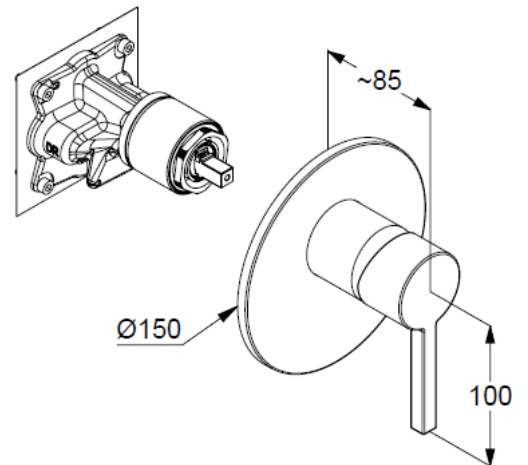

Technische Daten/ Technical Data

KLUDI NOVA FONTE

concealed single lever shower mixer
Style: Puristic

Ref.: 207550315

Finishes:
O3 Matt Teal Blue

Product description
Manufacturer KLUDI GmbH & Co. KG
Typ: KLUDI NOVA FONTE
concealed single lever shower mixer
Ref.: 207550315

concealed shower mixer
single lever mixer
trim set without pre-installation set
for pre-installation set KLUDI SLIM.BOXX Ref.: 88022
trim set with functional unit
wall mounted
solid lever, metal
ceramic cartridge with hot water safety device
flow rate at 3 bar 28 l/min.

Produktabbildung/ Product picture

Maßzeichnung/ Dimensional drawing

Durchfluss/ Flow rate