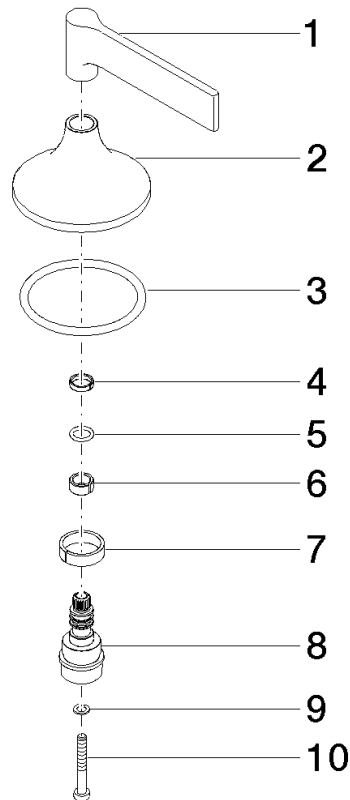

Handle for wall valve Neutral Lever 113 x 68 x 60 mm - Brushed Champagne (22kt Gold)

SPARE PARTS

90 20 80 015 00 Product version from 4/1/2025

	Brushed Champagne (22kt Gold)	90 20 80 015 00-46
	Chrome	90 20 80 015 00-00
	Brushed Platinum	90 20 80 015 00-06
	Dark Chrome	90 20 80 015 00-19
	Brushed Light Gold (PVD)	90 20 80 015 00-27
	Brushed Dark Brass (PVD)	90 20 80 015 00-39
	Champagne (22kt Gold)	90 20 80 015 00-47
	Brushed Dark Platinum	90 20 80 015 00-99

Handle for wall valve Neutral Lever 113 x 68 x 60 mm - Brushed Champagne
(22kt Gold)

SPARE PARTS

90 20 80 015 00 Product version from 4/1/2025

Handle for wall valve Neutral Lever 113 x 68 x 60 mm - Brushed Champagne
(22kt Gold)

SPARE PARTS

90 20 80 015 00 Product version from 4/1/2025

90 20 80 015 00 Product version from 4/1/2025

Parts for other
finishes can be found
here: Chrome

Spare parts list

No.	Item Number	Name	Quantity used	Delivery time
1	09 20 80 015-46	handle	1.00	82
5	09 14 10 061 90	O-Ring EPDM 70 7,5 x 1,52 mm -	1.00	14
9	09 30 11 194 90	Lock washer Type S Ø 7 x 1 mm -	1.00	14
3	09 14 10 084 90	O-Ring EPDM 70 48 x 3,5 mm -	1.00	14
10	09 30 30 158 90	Mounting Cylinder head screw with hexagon socket Low profile M4 x 30 mm -	1.00	14
4	09 28 10 170 90	Ring Ø 10,5 x 2,5 mm -	1.00	14
2	09 27 80 010-46	rosette	1.00	82
7	90 14 15 021 00 90	Ring Ø 19,5 x 5,4 mm -	1.00	14
6	09 14 15 028 90	Guide ring Ø 1,5 x 5 mm -	1.00	14
8	09 29 06 119 90	Extension Ø 20 x 40 mm -	1.00	14