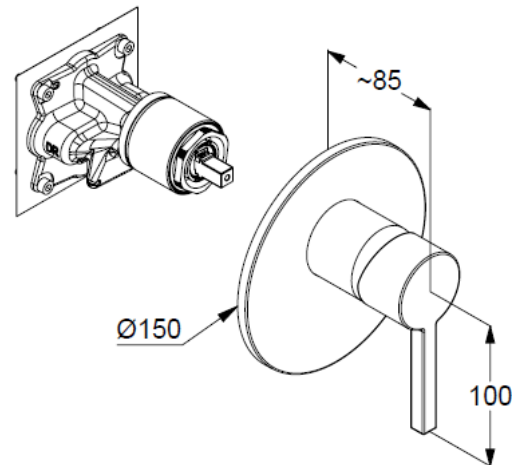

Typ: KLUDI NOVA FONTE

concealed single lever shower mixer

Ref.: 207550415

concealed shower mixer

single lever mixer

trim set without pre-installation set

for pre-installation set KLUDI SLIM.BOXX Ref.: 88022

trim set with functional unit

wall mounted

solid lever, metal

ceramic cartridge with hot water safety device

flow rate at 3 bar 28 l/min.

Produktabbildung/ Product picture

Maßzeichnung/ Dimensional drawing

Durchfluss/ Flow rate