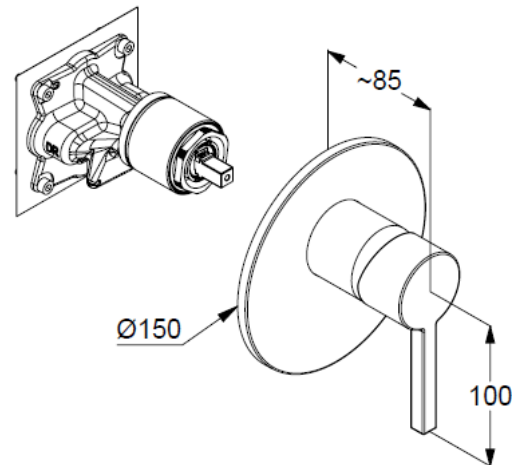

Typ: KLUDI NOVA FONTE

concealed single lever shower mixer

Ref.: 207550515

concealed shower mixer

single lever mixer

trim set without pre-installation set

for pre-installation set KLUDI SLIM.BOXX Ref.: 88022

trim set with functional unit

wall mounted

solid lever, metal

ceramic cartridge with hot water safety device

flow rate at 3 bar 28 l/min.

Produktabbildung/ Product picture

Maßzeichnung/ Dimensional drawing

Durchfluss/ Flow rate