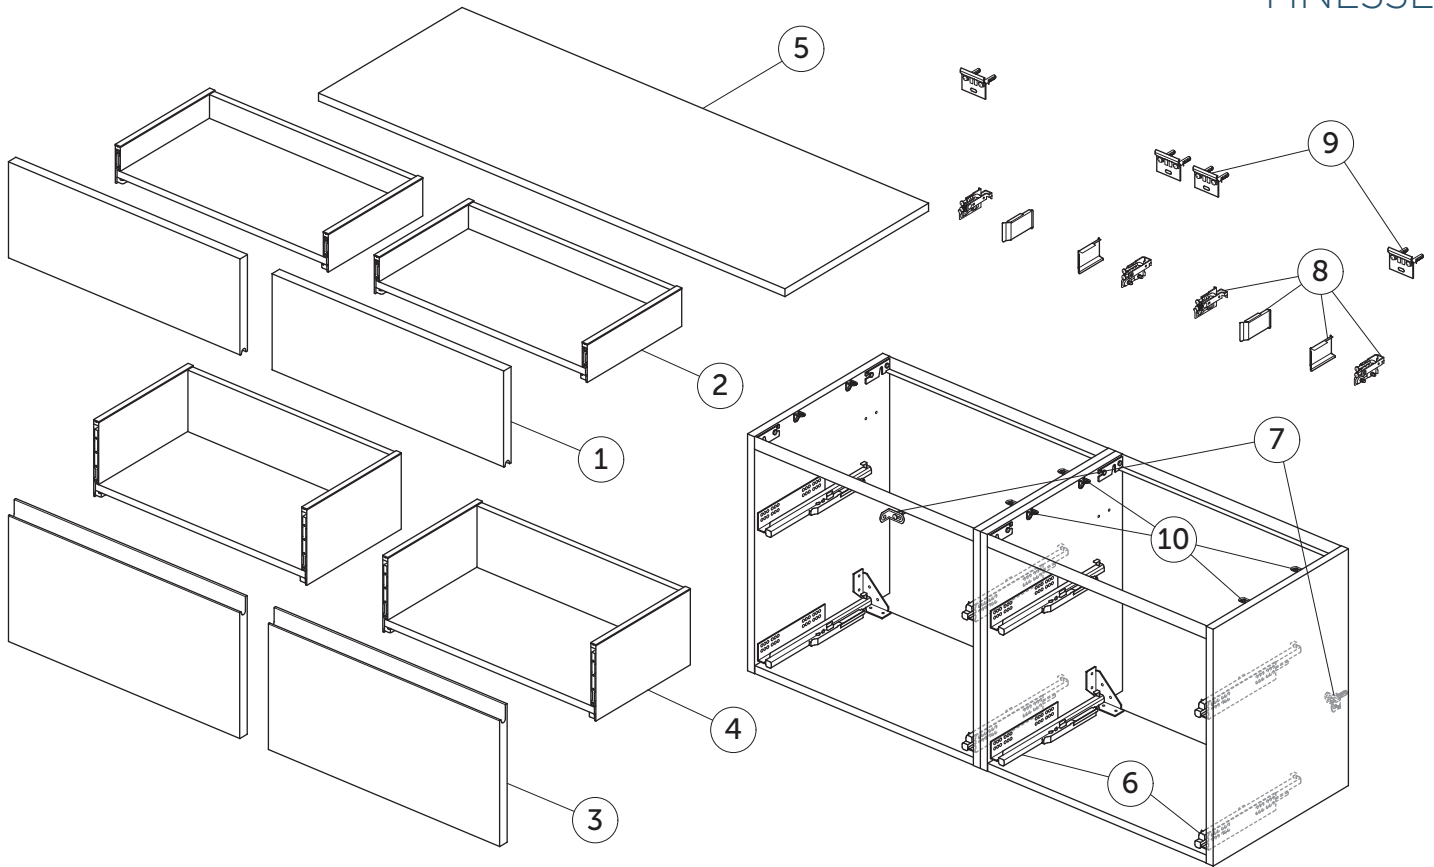

SPARE PARTS

Basin Unit WH 1200 x 440
4 drws

FINESSE

Item	Description	Colour/Finish	Code No.	Quantity
1	Upper Drawer Front Panel 597 x 220	Y1 - Matt White Y2 - Matt Anthracite UP - Matt Greige UQ - Matt Ash Blue Ribbed UR - Dark Elm US - White Oak	EF787Y1 EF787Y2 EF787UP EF787UQ EF787UR EF787US	1
2	Upper Drawer structure box WT 60 x 44	JE - Graphite Black	EF866JE	1
3	Lower Drawer Front Panel 597 x 316	Y1 - Matt White Y2 - Matt Anthracite UP - Matt Greige UQ - Matt Ash Blue Ribbed UR - Dark Elm US - White Oak	EF789Y1 EF789Y2 EF789UP EF789UQ EF789UR EF789US	1
4	Lower Drawer structure box 60 x 44	JE - Graphite Black	EF802JE	1
5	Worktop 1202 x 441	Y1 - Matt White Y2 - Matt Anthracite UP - Matt Greige UQ - Matt Ash Blue Ribbed UR - Dark Elm US - White Oak	EF863Y1 EF863Y2 EF863UP EF863UQ EF863UR EF863US	1
6	Runners KIT 300mm Hettich Quadro SC		EF77267	pair
7	Safety brackets KIT VU (brackets, screws, plugs)		EF77467	8
8	Hangers KIT INDAUX SCARPI 4		EF77567	pair
9	Wall fixation KIT VU (brackets, screws, plugs)		EF77667	10
10	Worktop fixing KIT		EF86467	12

Ideal Standard