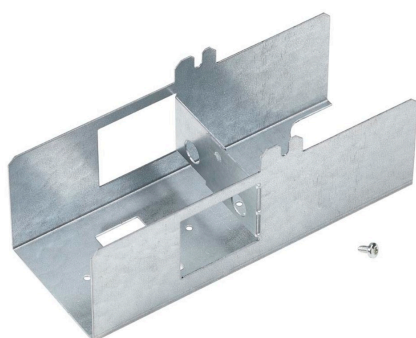

Concord

OPTIX LINEAR RECESSED ACCESSORY U SHAPE JOINER KIT 2021725

Features

- Mounting accessory for Optix Linear Recessed range to align adjacent luminaires in a straight line. Use this kit to make sure the luminaires are perfectly aligned in a light line. Kit contains all necessary screws.

Product Overview

Product name	OPTIX LINEAR RECESSED ACCESSORY U SHAPE JOINER KIT
Technology	Accessory
Housing	Steel
Housing colour	Silver
Product EAN number	5025768217250
Warranty	5 years