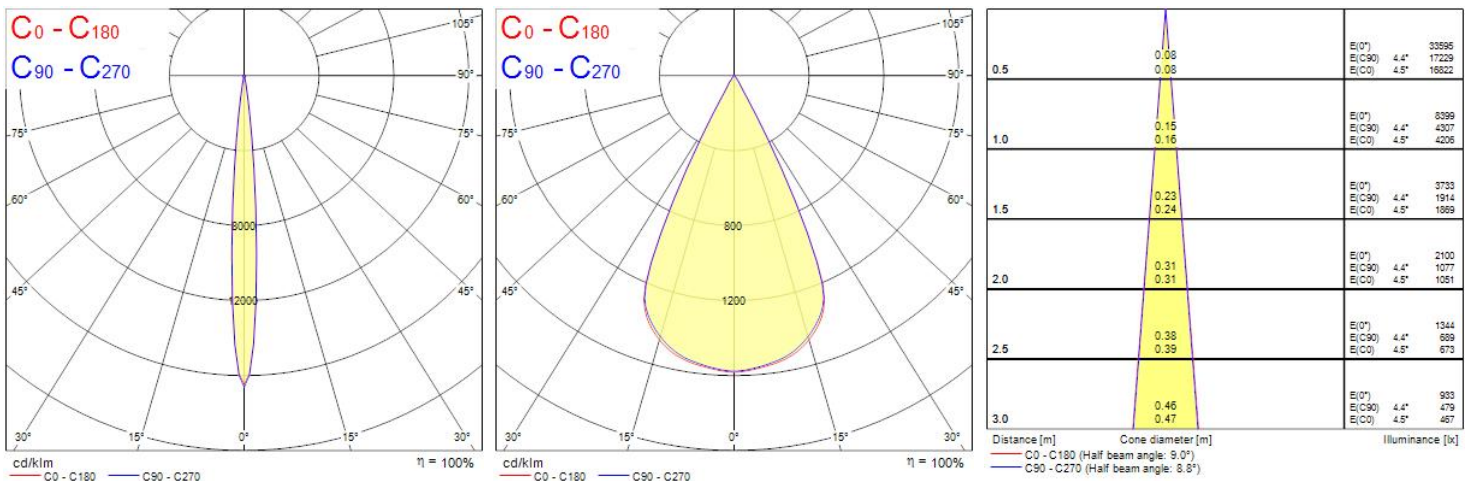

Concord

CONCORD BEACON MUSE 3000K SSC WHITE 2062572

Luminaire efficacy (lm/W)	55
LOR (%)	100
Correlated colour temperature (k)	3000
Light colour	Warm White
CRI (Ra)	97
Colour Variation Initial (SDCM)	2
Beam Angle (°)	55
Photobiological Risk Group	RG1
Total power consumption (W)	18
Electrical protection	Class II
Control gear type	LED driver constant current
Dimmable	Yes
Minimum dimming level (%)	1
Housing colour	RAL 9016 - Traffic white / Bezel
IP rating	IP20
IK rating	IK02
Product EAN number	5025768625727
Warranty	5 years
Dimming method	SylSmart SSC
Useful luminous flux (#use)	1000

Photometry