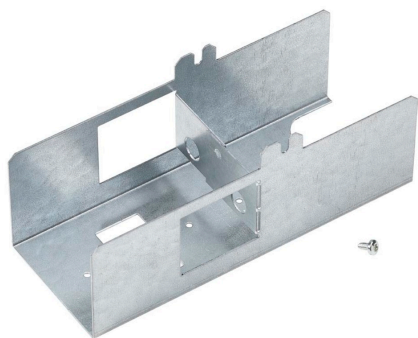

## OPTIX LINEAR RECESSED ACCESSORY U SHAPE JOINER KIT 2021725

### Features

- Mounting accessory for Optix Linear Recessed range to align adjacent luminaires in a straight line. Use this kit to make sure the luminaires are perfectly aligned in a light line. Kit contains all necessary screws.

### Product Overview

Product name	OPTIX LINEAR RECESSED ACCESSORY U SHAPE JOINER KIT
Technology	Accessory
Housing	Steel
Housing colour	Silver
Product EAN number	5025768217250
Warranty	5 years