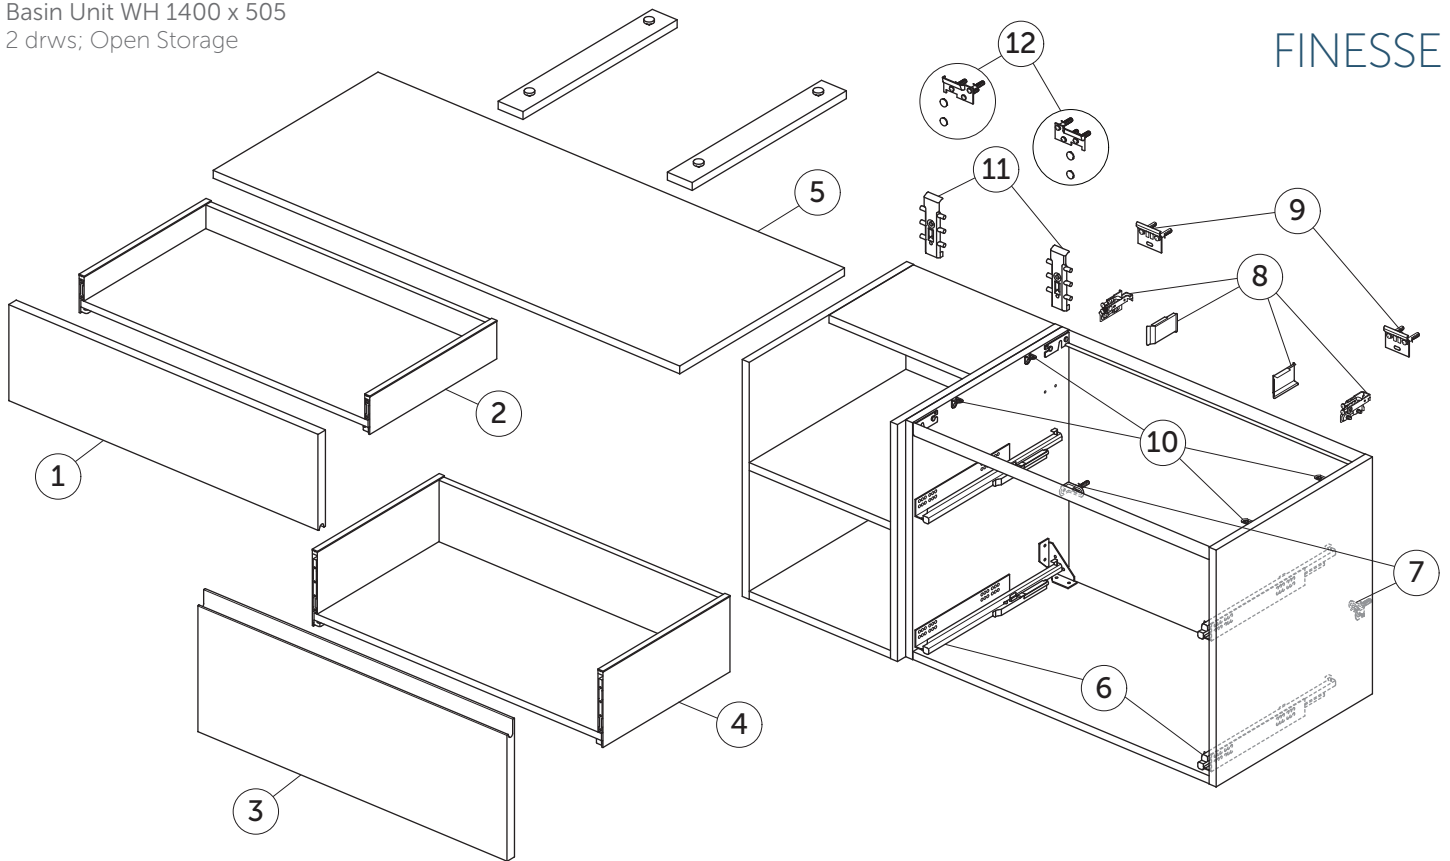

SPARE PARTS

Basin Unit WH 1400 x 505
2 drws; Open Storage

FINESSE

Item	Description	Colour/Finish	Code No.	Quantity
1	Upper Drawer Front Panel 997 x 220	Y1 - Matt White Y2 - Matt Anthracite UP - Matt Greige UQ - Matt Ash Blue Ribbed UR - Dark Elm US - White Oak	EF805Y1 EF805Y2 EF805UP EF805UQ EF805UR EF805US	1
2	Upper Drawer structure box WT 100 x 50.5	JE - Graphite Black	EF889JE	1
3	Lower Drawer Front Panel 997 x 316	Y1 - Matt White Y2 - Matt Anthracite UP - Matt Greige UQ - Matt Ash Blue Ribbed UR - Dark Elm US - White Oak	EF807Y1 EF807Y2 EF807UP EF807UQ EF807UR EF807US	1
4	Lower Drawer structure box 100 x 50.5	JE - Graphite Black	EF824JE	1
5	Worktop 1402 x 506	Y1 - Matt White Y2 - Matt Anthracite UP - Matt Greige UQ - Matt Ash Blue Ribbed UR - Dark Elm US - White Oak	EF884Y1 EF884Y2 EF884UP EF884UQ EF884UR EF884US	1
6	Runners KIT 400mm Hettich Quadro SC		EF77367	pair
7	Safety brackets KIT VU (brackets, screws, plugs)		EF77467	8
8	Hangers KIT INDAUX SCARPI 4		EF77567	pair
9	Wall fixation KIT VU (brackets, screws, plugs)		EF77667	10
10	Worktop fixing KIT		EF86467	12
11	Hangers KIT CU		EF85967	pair
12	Wall fixation KIT CU (Plates, screws, plugs, caps)		EF86067	20