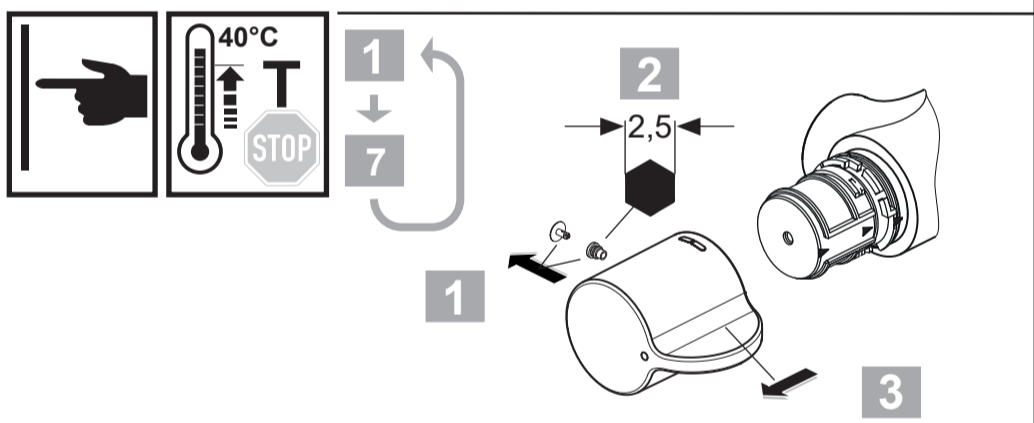

Ideal Standard

CeraPlus Safe
A 6871 ..

1123 / A 868 945R2
 Made in Germany

Ideal Standard International NV
 Corporate Village - Gent Building
 Da Vincilaan 2
 1935 Zaventem
 Belgium

www.idealstandardinternational.com