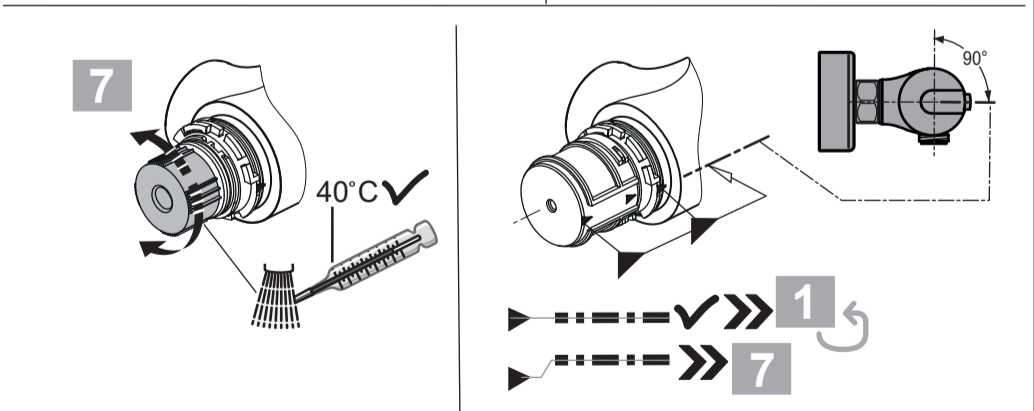

Ideal Standard

CeraPlus Safe
A 6871 ..

1123 / A 868 945R2
 Made in Germany

Ideal Standard International NV
 Corporate Village - Gent Building
 Da Vincilaan 2
 1935 Zaventem
 Belgium

www.idealstandardinternational.com