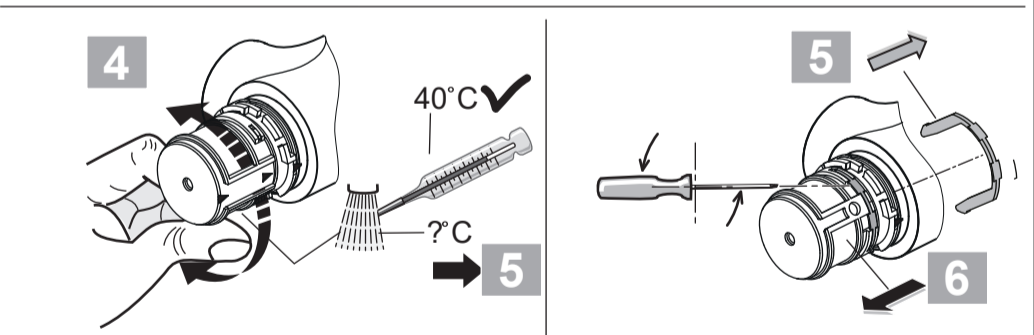

Ideal Standard

CeraPlus Safe
A 6871 ..

1123 / A 868 945R2
 Made in Germany

Ideal Standard International NV
 Corporate Village - Gent Building
 Da Vincilaan 2
 1935 Zaventem
 Belgium

www.idealstandardinternational.com