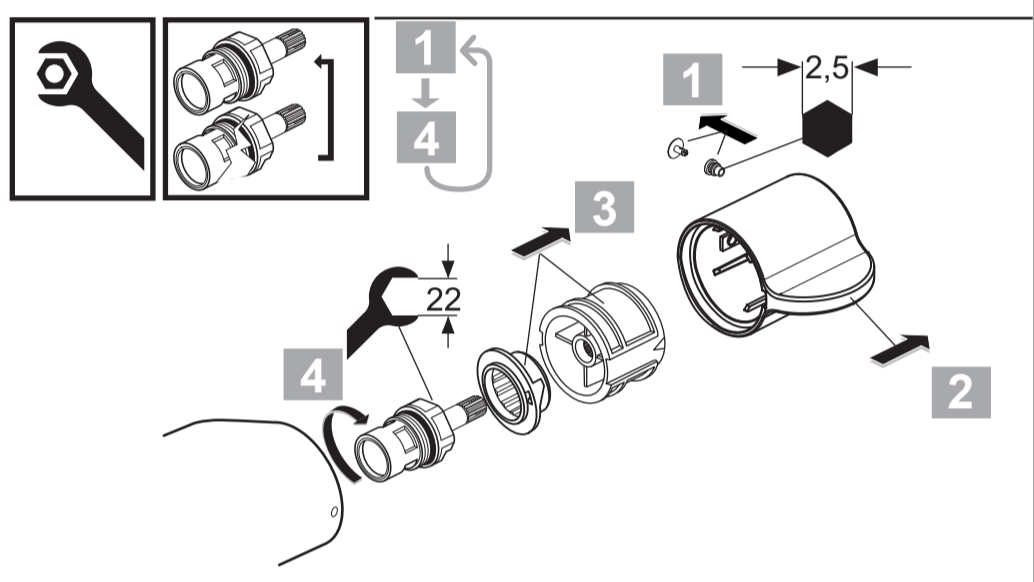

Ideal Standard

CeraPlus Safe
A 6871 ..

1123 / A 868 945R2
 Made in Germany

Ideal Standard International NV
 Corporate Village - Gent Building
 Da Vincilaan 2
 1935 Zaventem
 Belgium

www.idealstandardinternational.com