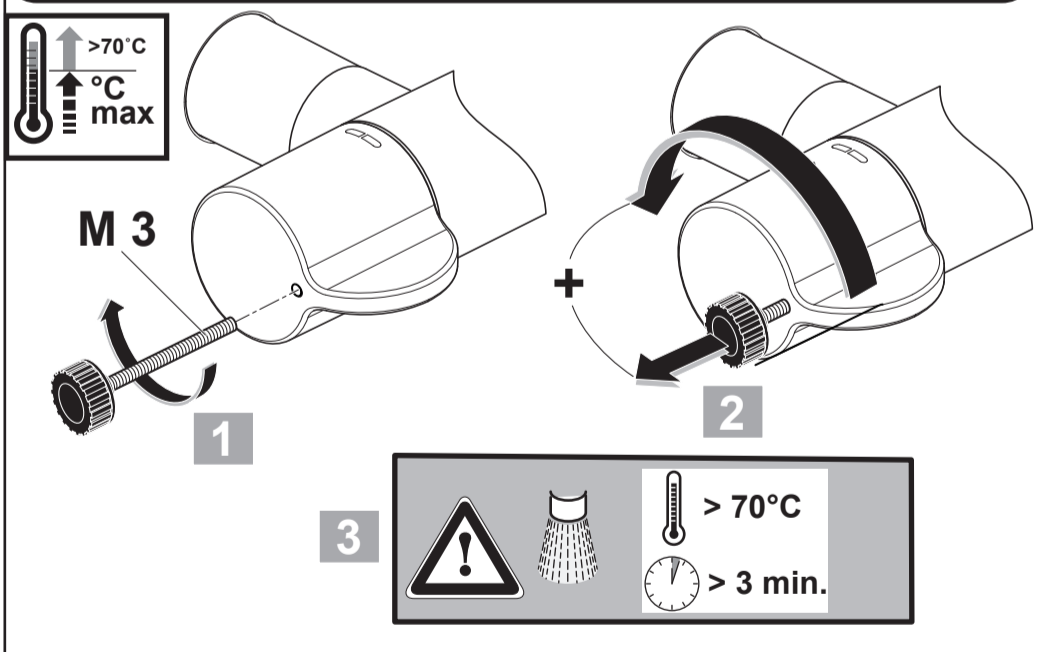

Ideal Standard

CeraPlus Safe
A 6871 ..

1123 / A 868 945R2
 Made in Germany

Ideal Standard International NV
 Corporate Village - Gent Building
 Da Vincilaan 2
 1935 Zaventem
 Belgium

www.idealstandardinternational.com