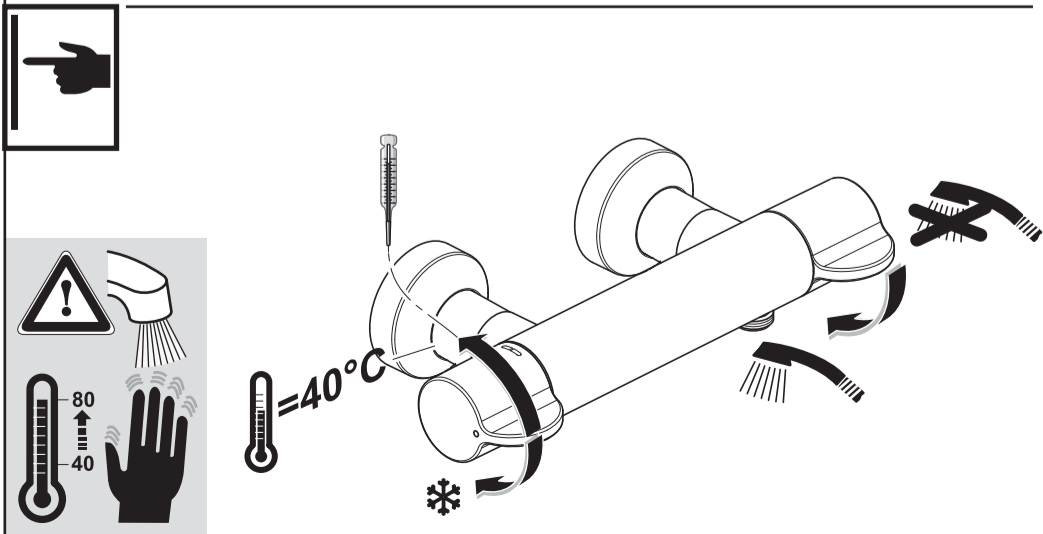

Ideal Standard

CeraPlus Safe
A 6871 ..

1123 / A 868 945R2
 Made in Germany

Ideal Standard International NV
 Corporate Village - Gent Building
 Da Vincilaan 2
 1935 Zaventem
 Belgium

www.idealstandardinternational.com