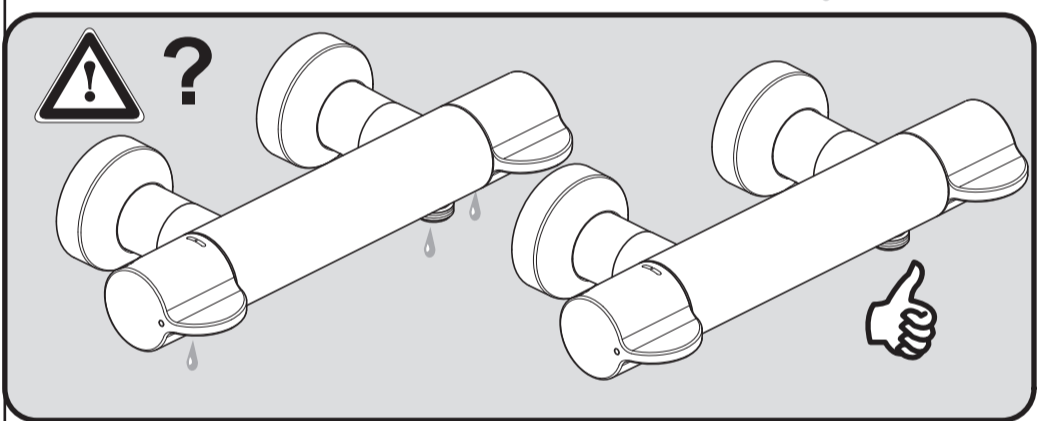

Ideal Standard

CeraPlus Safe
A 6871 ..

1123 / A 868 945R2
 Made in Germany

Ideal Standard International NV
 Corporate Village - Gent Building
 Da Vincilaan 2
 1935 Zaventem
 Belgium

www.idealstandardinternational.com