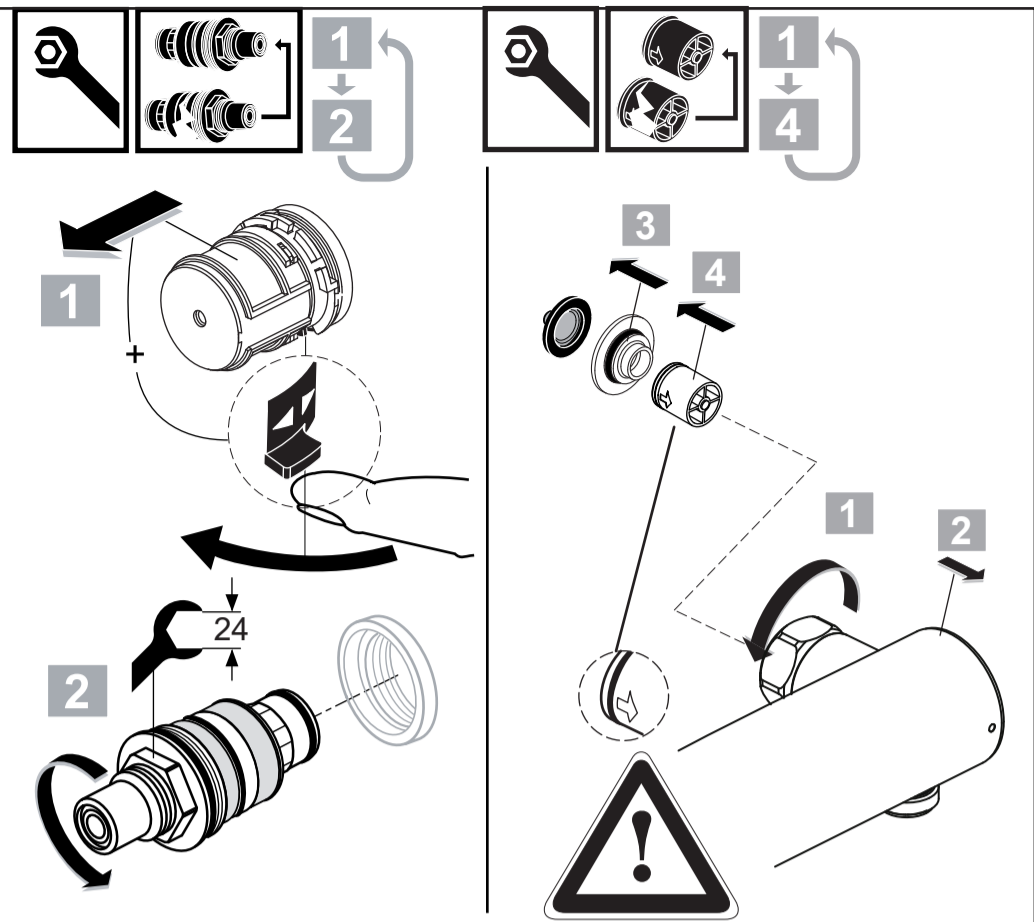

Ideal Standard

CeraPlus Safe
A 6871 ..

1123 / A 868 945R2
 Made in Germany

Ideal Standard International NV
 Corporate Village - Gent Building
 Da Vincilaan 2
 1935 Zaventem
 Belgium

www.idealstandardinternational.com