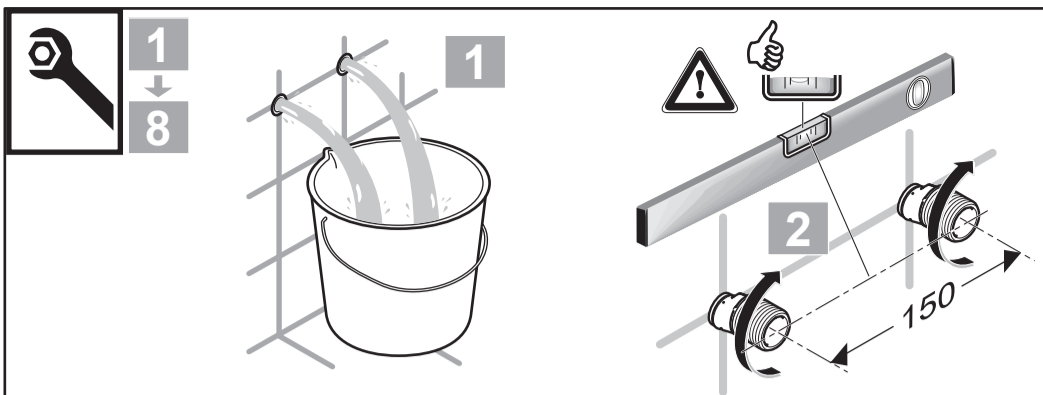

Ideal Standard

CeraPlus Safe
A 6871 ..

1123 / A 868 945R2
 Made in Germany

Ideal Standard International NV
 Corporate Village - Gent Building
 Da Vincilaan 2
 1935 Zaventem
 Belgium

www.idealstandardinternational.com