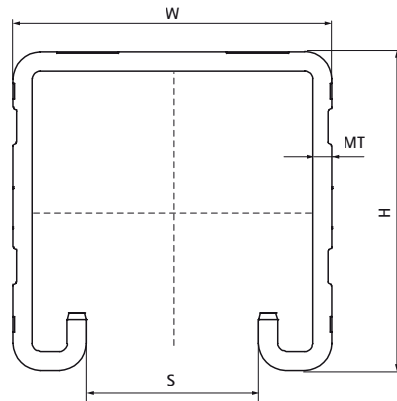

## Walraven RapidStrut® channel (pg) no slot

(H0411)

for medium weight fixing applications

### Features & benefits

- universal channel system
- inward formed flanges with serrated profile for extra grip
- pre-galvanized
- For more information about the max. allowed load please refer to the loading tables or our online datasheet 'Walraven RapidStrut® Data Sheet'.

Product Number	Type	Total Height	Total Width	Total Length	Material Thickness	Profile Opening
<i>Reference letter</i>		<i>H</i>	<i>W</i>	<i>L</i>	<i>MT</i>	<i>S</i>
<i>Unit description</i>		<i>mm</i>	<i>mm</i>	<i>mm</i>	<i>mm</i>	<i>mm</i>
6505640	41   H	41	41	6,000	2.50	22
6505620	21   H	21	41	6,000	2.50	22