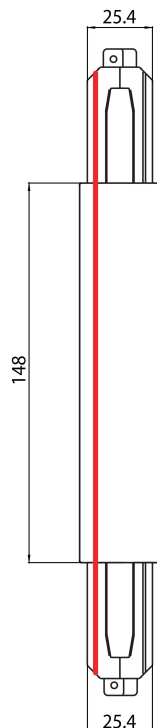

Concord

LYTESPAN H-TRACK T-FEED IN-RIGHT BLACK 9016/B-H 2070328

Features

- Lytespan H-Track accessory, T-feed connector in-right, polarity ridge is in the inner side. Polycarbonate body, copper alloy contacts. Black. Please check the polarity diagram on selling sheet.

Product Overview

Product name	LYTESPAN H-TRACK T-FEED IN-RIGHT BLACK 9016/B-H
Technology	Accessory
Housing	PC Polycarbonate
Mount	Track mounting
General application	Museums & Galleries, Office, Hospitality
ETIM Class	EC002556
Housing colour	Black
Product EAN number	5025768703289
Warranty	5 years

Concord

LYTESPAN H-TRACK T-FEED IN-RIGHT BLACK 9016/B-H 2070328

Technical drawings

Data table

GENERAL DATA

Product name	LYTESPAN H-TRACK T-FEED IN-RIGHT BLACK 9016/B-H
Technology	Accessory
Accessory type	Electrical
Type of accessory	Coupler/connector T-shape
Housing	PC Polycarbonate
Mount	Track mounting
General application	Museums & Galleries, Office, Hospitality
ETIM Class	EC002556
Warranty	5 years

PHYSICAL DATA

Housing colour	Black
Nominal Product Length (mm)	148
Nominal Product Width (mm)	25.4
Weight (kg)	1.2

PACKAGING

Product EAN number	5025768703289
Packaging single length / height (cm)	30.0
Packaging single width (cm)	30.0
Packaging single depth (cm)	15.0
DUN14 (outer)	05025768703289
Units per outer package	1
Packaging outer length / height (cm)	30.0
Packaging outer width (cm)	30.0
Packaging outer depth (cm)	15.0