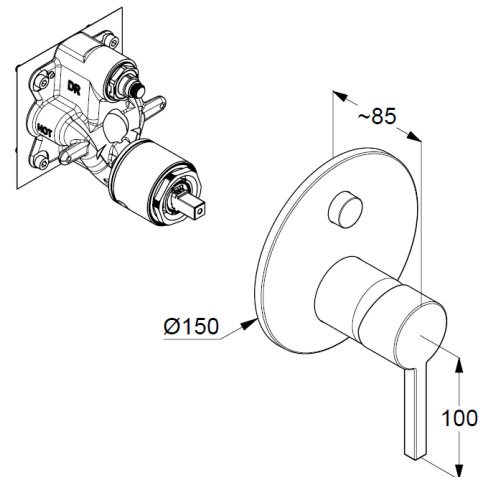

concealed single lever bath-and shower mixer

Ref.: 207595315

concealed bath-shower mixer

single lever mixer

trim set without pre-installation set

for pre-installation set KLUDI SLIM.BOXX Ref.: 88022

trim set with functional unit

wall mounted

PUSH&SWITCH diverter

automatic diverter: shower/bath

solid lever, metal

ceramic cartridge with hot water safety device

flow rate bath at 3 bar 28 l/min.

flow rate shower at 3 bar 24 l/min.

Produktabbildung/ Product picture

Maßzeichnung/ Dimensional drawing

Durchfluss/ Flow rate