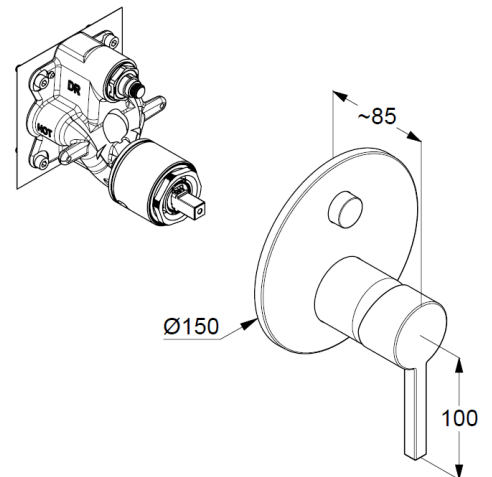

trim set with functional unit

wall mounted

PUSH&SWITCH diverter

automatic diverter: shower/bath

solid lever, metal

ceramic cartridge with hot water safety device

flow rate bath at 3 bar 28 l/min.

flow rate shower at 3 bar 24 l/min.

Produktabbildung/ Product picture

Maßzeichnung/ Dimensional drawing

Durchfluss/ Flow rate