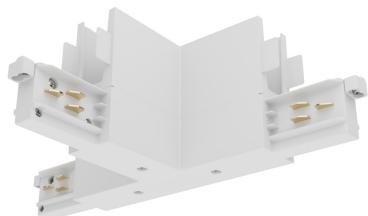

Concord

LYTESPAN H-TRACK T-FEED OUT-RIGHT WHITE 9014/W-H 2070323

Features

- Lytespan H-Track accessory, T-feed connector out-right, polarity ridge is in the outer side. Polycarbonate body, copper alloy contacts. White. Please check the polarity diagram on selling sheet.

Product Overview

Product name	LYTESPAN H-TRACK T-FEED OUT-RIGHT WHITE 9014/W-H
Technology	Accessory
Housing	PC Polycarbonate
Mount	Track mounting
General application	Museums & Galleries, Office, Hospitality
ETIM Class	EC002556
Housing colour	White
Product EAN number	5025768703234
Warranty	5 years

Technical drawings

Data table

GENERAL DATA

Product name	LYTESPAN H-TRACK T-FEED OUT-RIGHT WHITE 9014/W-H
Technology	Accessory
Accessory type	Electrical
Type of accessory	Coupler/connector T-shape
Housing	PC Polycarbonate
Mount	Track mounting
General application	Museums & Galleries, Office, Hospitality
ETIM Class	EC002556
Warranty	5 years

Concord

LYTESPAN H-TRACK T-FEED OUT-RIGHT WHITE 9014/W-H 2070323

ELECTRICAL DATA

Primary Supply/Product voltage - min (V)	220
Primary Supply/Product voltage - max (V)	240
Control gear required	No
Connectable conductor cross section - Max (mm ²)	2.5