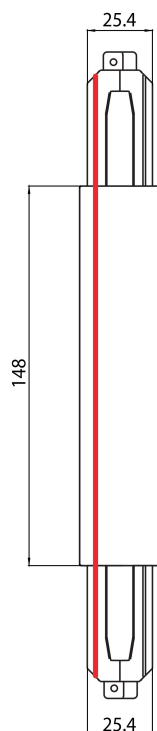

Concord

LYTESPAN H-TRACK T-FEED OUT-RIGHT WHITE 9014/W-H 2070323

Features

- Lytespan H-Track accessory, T-feed connector out-right, polarity ridge is in the outer side. Polycarbonate body, copper alloy contacts. White. Please check the polarity diagram on selling sheet.

Product Overview

Product name	LYTESPAN H-TRACK T-FEED OUT-RIGHT WHITE 9014/W-H
Technology	Accessory
Housing	PC Polycarbonate
Mount	Track mounting
General application	Museums & Galleries, Office, Hospitality
ETIM Class	EC002556
Housing colour	White
Product EAN number	5025768703234
Warranty	5 years

Technical drawings

Data table

GENERAL DATA

Product name	LYTESPAN H-TRACK T-FEED OUT-RIGHT WHITE 9014/W-H
Technology	Accessory
Accessory type	Electrical
Type of accessory	Coupler/connector T-shape
Housing	PC Polycarbonate
Mount	Track mounting
General application	Museums & Galleries, Office, Hospitality
ETIM Class	EC002556
Warranty	5 years

PHYSICAL DATA

Housing colour	White
Nominal Product Length (mm)	148
Nominal Product Width (mm)	25.4
Weight (kg)	1.2

PACKAGING

Product EAN number	5025768703234
Packaging single length / height (cm)	30.0
Packaging single width (cm)	30.0
Packaging single depth (cm)	15.0
DUN14 (outer)	05025768703234
Units per outer package	1
Packaging outer length / height (cm)	30.0
Packaging outer width (cm)	30.0
Packaging outer depth (cm)	15.0