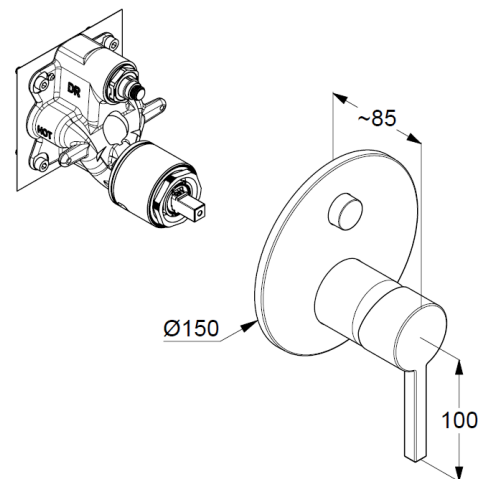

Typ: KLUDI NOVA FONTE

concealed single lever bath-and shower mixer

Ref.: 20759N515

concealed bath-shower mixer

single lever mixer

trim set without pre-installation set

for pre-installation set KLUDI SLIM.BOXX Ref.: 88022

trim set with functional unit

wall mounted

PUSH&SWITCH diverter

automatic diverter: shower/bath

solid lever, metal

ceramic cartridge with hot water safety device

flow rate bath at 3 bar 28 l/min.

flow rate shower at 3 bar 24 l/min.

Produktabbildung/ Product picture

Maßzeichnung/ Dimensional drawing

Durchfluss/ Flow rate