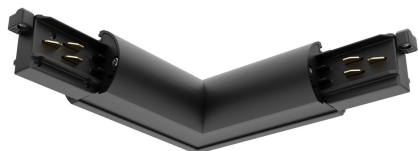

## LYTESPAN ROUND L-FEED OUT BLACK 9012-ST15/B 2070320

### Features

- Lytespan Round Track accessory, L-feed connector, polarity ridge is in the outer side. Aluminium and polycarbonate body, copper alloy contacts. Black. Please check the polarity diagram on selling sheet.

### Product Overview

Product name	LYTESPAN ROUND L-FEED OUT BLACK 9012-ST15/B
Technology	Accessory
Housing	Aluminium, PC Polycarbonate
Mount	Track mounting
General application	Museums & Galleries, Office, Hospitality
ETIM Class	EC002556
Housing colour	Black
Product EAN number	5025768703203
Warranty	5 years

# Concord

LYTESPAN ROUND L-FEED OUT BLACK 9012-ST15/B  
2070320

---