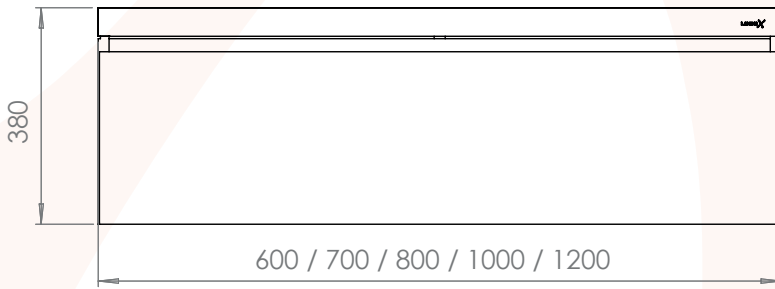

600 / 700 / 800 / 1000 / 1200 mm

All content on this drawing is protected by intellectual property laws and the sole property of Looox B.V.

Wooden Basic Drawer