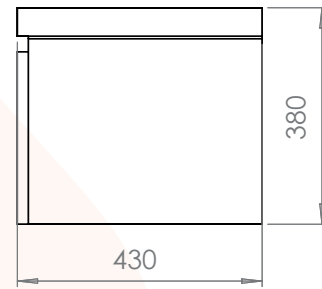

600 / 700 / 800 / 1000 / 1200 mm

All content on this drawing is protected by intellectual property laws and the sole property of Looox B.V.

Wooden Basic Drawer