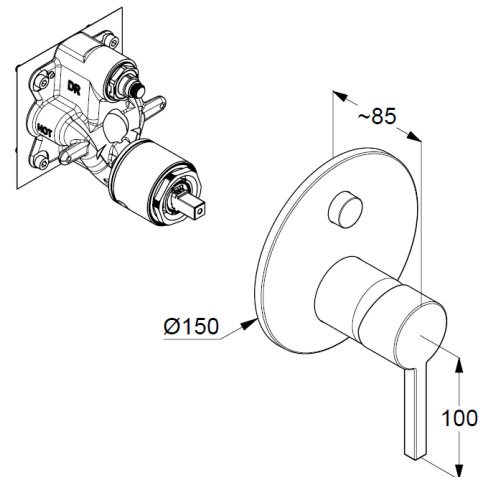

Maßzeichnung/ Dimensional drawing