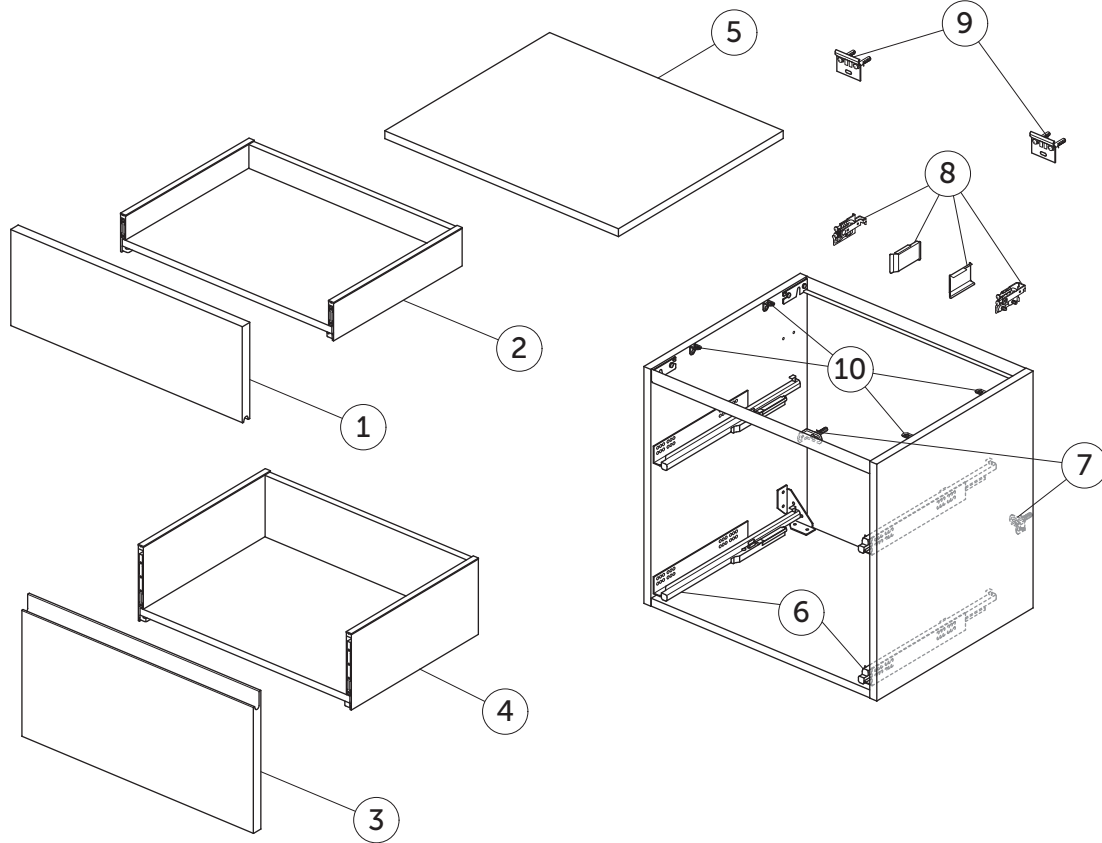

SPARE PARTS

Basin Unit WH 600 x 505
2 drws

FINESSE

Item	Description	Colour/Finish	Code No.	Quantity
1	Upper Drawer Front Panel 597 x 220	Y1 - Matt White Y2 - Matt Anthracite UP - Matt Greige UQ - Matt Ash Blue Ribbed UR - Dark Elm US - White Oak	EF787Y1 EF787Y2 EF787UP EF787UQ EF787UR EF787US	1
2	Upper Drawer structure box WT 60 x 50.5	JE - Graphite Black	EF885JE	1
3	Lower Drawer Front Panel 597 x 316	Y1 - Matt White Y2 - Matt Anthracite UP - Matt Greige UQ - Matt Ash Blue Ribbed UR - Dark Elm US - White Oak	EF789Y1 EF789Y2 EF789UP EF789UQ EF789UR EF789US	1
4	Lower Drawer structure box 60 x 50.5	JE - Graphite Black	EF818JE	1
5	Worktop 602 x 506	Y1 - Matt White Y2 - Matt Anthracite UP - Matt Greige UQ - Matt Ash Blue Ribbed UR - Dark Elm US - White Oak	EF886Y1 EF886Y2 EF886UP EF886UQ EF886UR EF886US	1
6	Runners KIT 400mm Hettich Quadro SC		EF77367	pair
7	Safety brackets KIT VU (brackets, screws, plugs)		EF77467	8
8	Hangers KIT INDAUX SCARPI 4		EF77567	pair
9	Wall fixation KIT VU (brackets, screws, plugs)		EF77667	10
10	Worktop fixing KIT		EF86467	12