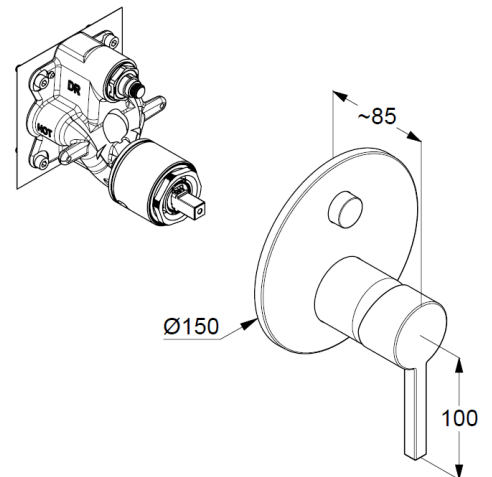

concealed single lever bath-and shower mixer

Ref.: 20759O215

concealed bath-shower mixer

single lever mixer

trim set without pre-installation set

for pre-installation set KLUDI SLIM.BOXX Ref.: 88022

trim set with functional unit

wall mounted

PUSH&SWITCH diverter

automatic diverter: shower/bath

solid lever, metal

ceramic cartridge with hot water safety device

flow rate bath at 3 bar 28 l/min.

flow rate shower at 3 bar 24 l/min.

### Produktabbildung/ Product picture

### Maßzeichnung/ Dimensional drawing