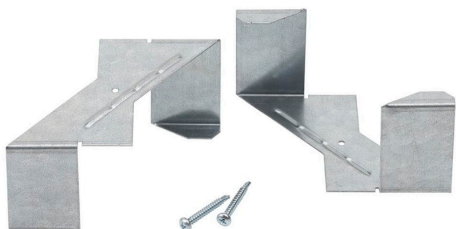

Concord

OPTIX LINEAR RECESSED ACCESSORY BRACKET 21-40MM X1 2021719

Features

- Mounting bracket for Optix Linear Recessed range. Suitable for ceiling thickness 21-40mm. Contains one pair of brackets suitable for fixing one luminaire. Necessary screws are included in the pack.

Product Overview

Product name	OPTIX LINEAR RECESSED ACCESSORY BRACKET 21-40MM X1
Technology	Accessory
Housing	Steel
Housing colour	Silver
Product EAN number	5025768217199
Warranty	5 years