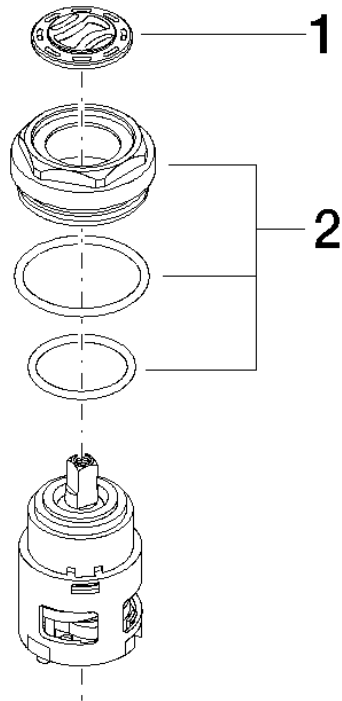

Cartridge Ø 38 x 66 mm -

SPARE PARTS

90 15 05 010 00 90

Cartridge Ø 38 x 66 mm -

SPARE PARTS

---

90 15 05 010 00 90

Cartridge Ø 38 x 66 mm -

SPARE PARTS

---

90 15 05 010 00 90

90 15 05 010 00 90

### Spare parts list

No.	Item Number	Name	Quantity used	Delivery time
1	09 15 05 015 90	Cartridge Brake disc -	1.00	14
2	04 24 04 011 00 90	Mounting M40 x 1 -	1.00	14