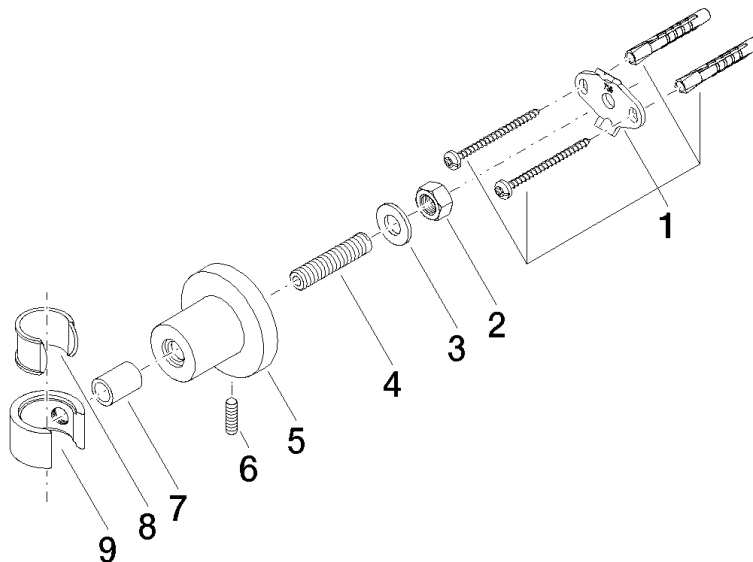

28 050 892 Product version from 4/1/2024

• rosette Ø 55 mm

	Platinum	28 050 892-08
	Chrome	28 050 892-00
	Brushed Platinum	28 050 892-06
	Dark Chrome	28 050 892-19
	Brushed Light Gold (PVD)	28 050 892-27
	Brushed Durabrass (23kt Gold)	28 050 892-28
	Matte Black	28 050 892-33
	Brushed Gold (PVD)	28 050 892-37
	Brushed Dark Brass (PVD)	28 050 892-39
	Brushed Bronze (PVD)	28 050 892-42
	Brushed Dark Bronze (PVD)	28 050 892-43
	Brushed Champagne (22kt Gold)	28 050 892-46
	Champagne (22kt Gold)	28 050 892-47
	Brushed Chrome	28 050 892-93
	Brushed Dark Platinum	28 050 892-99

28 050 892 Product version from 4/1/2024

mm [inches]

28 050 892 Product version from 4/1/2024

Parts for other finishes can be found here: [Chrome](#)

Spare parts list

No.	Item Number	Name	Quantity used	Delivery time
2	09 23 10 026 90	Mounting Nut M10 -	1.00	14
6	04 31 11 113 00 90	Mounting Threaded pin M5 x 12 mm -	1.00	14
9	09 17 20 014-08	Holder for hand shower Fork 20 x 35 x 31 mm - Platinum	1.00	54
7	08 17 20 624-08	Sleeve Ø 14 x 10 x 19,50 mm - Platinum	1.00	54
8	90 18 40 035 00 90	Sleeve -	1.00	14
3	09 30 11 046 90	Washer Ø 10,5 -	1.00	14
5	08 17 89 505-08	Holder universal 60 x 100 x 60 mm - Platinum	1.00	54
1	05 17 20 739 00 90	Attachment set 150 x 65 x 10 mm -	1.00	14
4	08 18 50 586 90	Pipe Ø 10 x 45 mm -	1.00	14