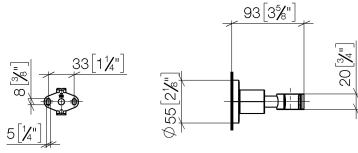

28 050 892 Product version from 4/1/2024

• rosette Ø 55 mm

	Platinum	28 050 892-08
	Chrome	28 050 892-00
	Brushed Platinum	28 050 892-06
	Dark Chrome	28 050 892-19
	Brushed Light Gold (PVD)	28 050 892-27
	Brushed Durabrass (23kt Gold)	28 050 892-28
	Matte Black	28 050 892-33
	Brushed Gold (PVD)	28 050 892-37
	Brushed Dark Brass (PVD)	28 050 892-39
	Brushed Bronze (PVD)	28 050 892-42
	Brushed Dark Bronze (PVD)	28 050 892-43
	Brushed Champagne (22kt Gold)	28 050 892-46
	Champagne (22kt Gold)	28 050 892-47
	Brushed Chrome	28 050 892-93
	Brushed Dark Platinum	28 050 892-99

28 050 892 Product version from 4/1/2024

mm [inches]

28 050 892 Product version from 4/1/2024

Parts for other finishes can be found here: [Chrome](#)

Spare parts list

No.	Item Number	Name	Quantity used	Delivery time
2	09 23 10 026 90	Mounting Nut M10 -	1.00	14
6	04 31 11 113 00 90	Mounting Threaded pin M5 x 12 mm -	1.00	14
9	09 17 20 014-08	Holder for hand shower Fork 20 x 35 x 31 mm - Platinum	1.00	54
7	08 17 20 624-08	Sleeve Ø 14 x 10 x 19,50 mm - Platinum	1.00	54
8	90 18 40 035 00 90	Sleeve -	1.00	14
3	09 30 11 046 90	Washer Ø 10,5 -	1.00	14
5	08 17 89 505-08	Holder universal 60 x 100 x 60 mm - Platinum	1.00	54
1	05 17 20 739 00 90	Attachment set 150 x 65 x 10 mm -	1.00	14
4	08 18 50 586 90	Pipe Ø 10 x 45 mm -	1.00	14